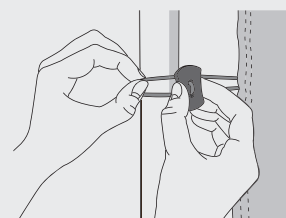

Side W Pro

GENERAL INFORMATION

- Awning extension: 200-275cm
- Mounting height: 180-330cm
- Colours: grey and deep grey with crystal window
- Available for:
F45s/L - F70 - F80s/L - F65s/L - F40van - CaravanStore/XL - F35pro
- Also available for:
F50Pro - F55Pro - F45i - F45iL - F45Ti - F45TiL - F65Top - F65

TECHNICAL FEATURES

- Side panel made of anti-rot vinyl, washable fabric with UV protection
- Equipped with one large full light Crystal window and grey extension to the ground
- Can be installed on both the right and left sides
- Delivered as standard with: aluminium tension rafter elastic hooks and pegs

LEG FIXING SYSTEM

Practical, safe and quick.

Description	Kit standard	Kit optional	Length A	Height from ground B	Weight	Item No.	EAN Code
Side W Pro F45 / F80s	1 - 2 - 4a	3* - 4b - 5 - 6 - 7 - 8	230cm	225-280cm	4,2kg	07973-01-	8004815384715
Side W Pro XXL F45 / F80s	1 - 2 - 4a	3* - 4b - 5 - 6 - 7 - 8	230cm	280-330cm	4,5kg	07973B01-	8004815384739
Side W Pro XL F80L	9	-	250cm	245-280cm	4,75kg	07974A01-	8004815422394
Side W Pro XXL F80L	9	-	245cm	281-310cm	4,85kg	07974B01-	8004815422400
Side W Pro Van F45*	1	-	190cm	180-200cm	3,4kg	07973A01-	8004815384722
Side W Pro F65 / F80 Ducato	4a	3* - 4b	230cm	225-280cm	4,2kg	07974-01-	8004815384746
Side W Pro F40van	-	-	210cm	180-210cm	3,5kg	07979-01-	8004815384845
Side W Pro CaravanStore / F35	-	-	210cm	240-260cm	4,5kg	07977-01-	8004815384777
Side W Pro CaravanStore XL	-	-	240cm	240-260cm	4,8kg	07977B01-	8004815384791
Side W Pro F35 Van	-	-	210cm	180-220cm	4,2kg	07977A01-	8004815384784