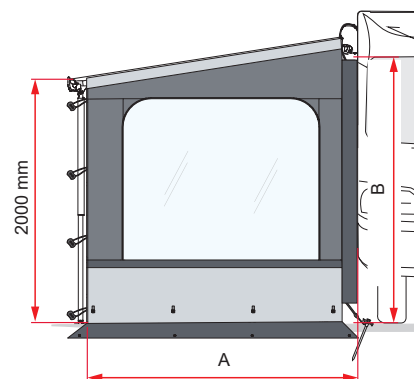

Side W Pro

GENERAL INFORMATION

- Awning extension: 200-275cm
- Mounting height: 180-330cm
- Colours: grey and deep grey with crystal window
- Available for:
F45s/L - F70 - F80s/L - F65s/L - F40van - CaravanStore/XL - F35pro
- Also available for:
F50Pro - F55Pro - F45i - F45iL - F45Ti - F45TiL - F65Top - F65

TECHNICAL FEATURES

- Side panel made of anti-rot vinyl, washable fabric with UV protection
- Equipped with one large full light Crystal window and grey extension to the ground
- Can be installed on both the right and left sides
- Delivered as standard with: aluminium tension rafter elastic hooks and pegs

LEG FIXING SYSTEM

Practical, safe and quick.

Description	Kit standard	Kit optional	Length A	Height from ground B	Weight	Item No.	EAN Code
Side W Pro F45 / F80s	1 - 2 - 4a	3* - 4b - 5 - 6 - 7 - 8	230cm	225-280cm	4,2kg	07973-01-	8004815384715
Side W Pro XXL F45 / F80s	1 - 2 - 4a	3* - 4b - 5 - 6 - 7 - 8	230cm	280-330cm	4,5kg	07973B01-	8004815384739
Side W Pro XL F80L	9	-	250cm	245-280cm	4,75kg	07974A01-	8004815422394
Side W Pro XXL F80L	9	-	245cm	281-310cm	4,85kg	07974B01-	8004815422400
Side W Pro Van F45*	1	-	190cm	180-200cm	3,4kg	07973A01-	8004815384722
Side W Pro F65 / F80 Ducato	4a	3* - 4b	230cm	225-280cm	4,2kg	07974-01-	8004815384746
Side W Pro F40van	-	-	210cm	180-210cm	3,5kg	07979-01-	8004815384845
Side W Pro CaravanStore / F35	-	-	210cm	240-260cm	4,5kg	07977-01-	8004815384777
Side W Pro CaravanStore XL	-	-	240cm	240-260cm	4,8kg	07977B01-	8004815384791
Side W Pro F35 Van	-	-	210cm	180-220cm	4,2kg	07977A01-	8004815384784