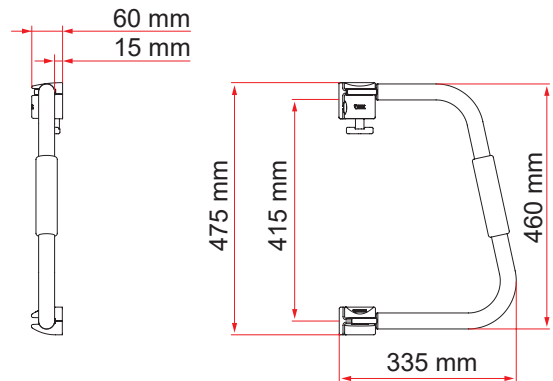

Security 46