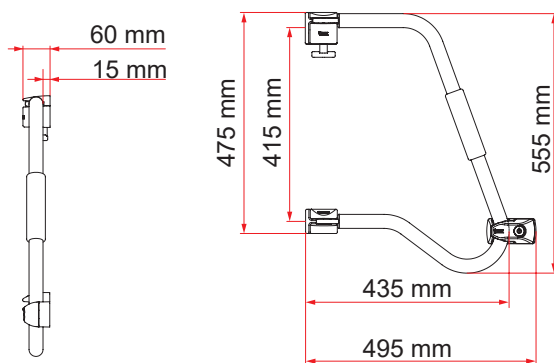

### Security S

Description	Weight	Colour	Security Lock*	Security Grip*	Item No.	EAN code
Security 31	1,1kg	white	•	•	03513-01-	8004815030391
Security 46	1,2kg	white	•	•	03513A01-	8004815058074
Security 46 Pro	1,7kg	white	•	•	03513-04-	8004815190521
Security S	1,1kg	white	•	•	03513-05-	8004815334765