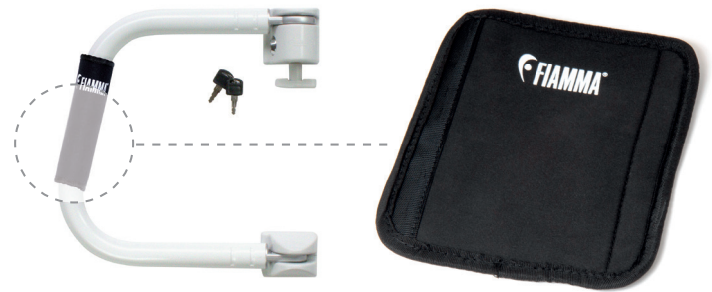

## KIT SECURITY LOCK

Safety lock kit, delivered as standard with keys and internal brackets.

Description	Weight	Item No.	EAN Code
Kit Security Lock	0,5kg	98656-433	8004815132101

## SECURITY GRIP

Neoprene anti-slip cover

Description	Weight	Item No.	EAN Code
Security Grip	0,4kg	07093-01-	8004815323134