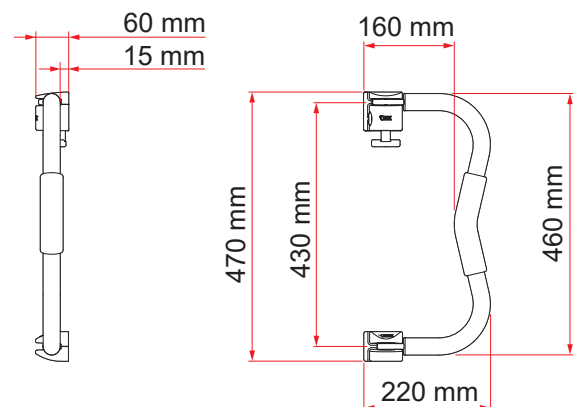

### Security S

Description	Weight	Colour	Security Lock*	Security Grip*	Item No.	EAN code
Security 31	1,1kg	white	•	•	03513-01-	8004815030391
Security 46	1,2kg	white	•	•	03513A01-	8004815058074
Security 46 Pro	1,7kg	white	•	•	03513-04-	8004815190521
Security S	1,1kg	white	•	•	03513-05-	8004815334765