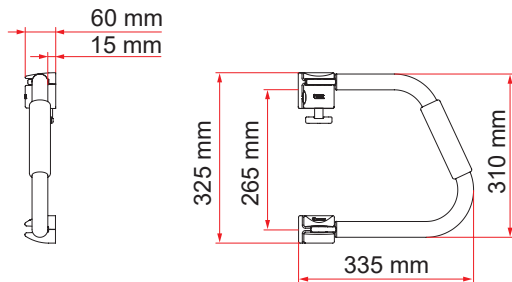

Security 31