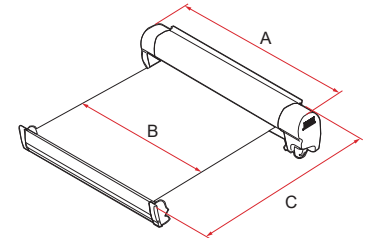

CANOPY FINISHES:

- Royal Grey

TECHNICAL FEATURES

- Installation Brackets: the wall awning F45s 260 or 300, specific version for VW T5/T6/T6.1, is delivered as standard with specific installation kit
- Perfect Closing: fast and silent opening and closing thanks to the Auto-Lock safety system and perfect closing thanks to Dual Security device
- Roller support: Canopy always tight
- Reinforced leg knuckle
- LED: different LED lighting versions available: for arms, rafter, lead bar and case (p. 266)
- Double Guide: double guide on the lead bar (ø 7mm) allowing the installation of two front panels or other accessories
- Pre-drilled box for easy installation on the vehicle using the supplied brackets

ADVANTAGES

- Wall installation with specific installation kit included
- Specially designed for VW T5/T6/T6.1
- Lengths from 260 to 300
- Three case finishes and canopy Royal Grey

ACCESSORIES

• Privacy Room	• Sun View Side	• Kit Awning Pegs	• Kit Repair Plus
• Privacy Room Light	• Shade Sun View	• Kit Rain Guard Van	• Awning Arms Led
• Privacy Room Ultra Light	• Patio-Mat	• Kit Rain Guard California	• Kit Awning Led
• Blocker Pro / Blocker	• Rafter	• Tie Down	• Rafter Led
• Sun View XL	• Kit Awning Hangers	• Tie Down S	• Crank Handle Standard
• Side W Pro	• Kit Awning Plate