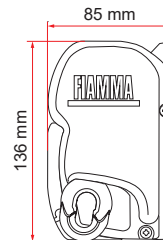

CANOPY FINISHES:

- Royal Grey

TECHNICAL FEATURES

- Installation Brackets: the wall awning F45s 260 or 300, specific version for VW T5/T6/T6.1, is delivered as standard with specific installation kit
- Perfect Closing: fast and silent opening and closing thanks to the Auto-Lock safety system and perfect closing thanks to Dual Security device
- Roller support: Canopy always tight
- Reinforced leg knuckle
- LED: different LED lighting versions available: for arms, rafter, lead bar and case (p. 266)
- Double Guide: double guide on the lead bar (ø 7mm) allowing the installation of two front panels or other accessories
- Pre-drilled box for easy installation on the vehicle using the supplied brackets

ADVANTAGES

- Wall installation with specific installation kit included
- Specially designed for VW T5/T6/T6.1
- Lengths from 260 to 300
- Three case finishes and canopy Royal Grey

ACCESSORIES

• Privacy Room	• Sun View Side	• Kit Awning Pegs	• Kit Repair Plus
• Privacy Room Light	• Shade Sun View	• Kit Rain Guard Van	• Awning Arms Led
• Privacy Room Ultra Light	• Patio-Mat	• Kit Rain Guard California	• Kit Awning Led
• Blocker Pro / Blocker	• Rafter	• Tie Down	• Rafter Led
• Sun View XL	• Kit Awning Hangers	• Tie Down S	• Crank Handle Standard
• Side W Pro	• Kit Awning Plate