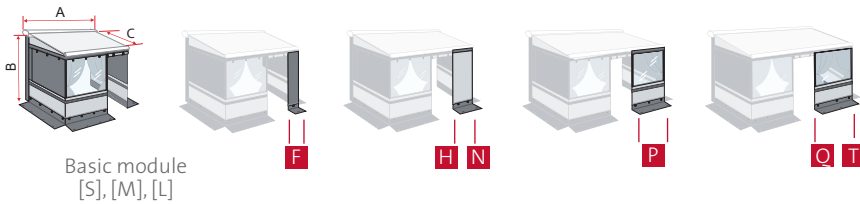

Privacy Room F80s

Basic module	Weight	Item No.	Ean code
P. R. Light Ducato 300 H2	14,6kg	[S] 08837-01-	8004815452872
P. R. Light 300 - h 245-280 cm **	14,8kg	[M] 08837B01-	8004815452896
P. R. Light 300 H3 ***	145,3kg	[L] 08837A01-	8004815452889

Front panels	Weight	Item No.	Ean code
20cm	0,3kg	F 08766-01-	8004815438197
40cm	0,5kg	H 08766M01-	8004815455354
70cm	0,7kg	N 08766N01-	8004815455361
100cm	0,8kg	P 08766D01-	8004815438234
125cm	0,9kg	Q 08766E01-	8004815438241
150cm	1,1kg	T 08766H01-	8004815452902

Description	Awning length A	Extension C	Basic module B	Composition		
P.R. Light Ducato 300 H2	300	250cm	Van [S] 245cm	[S]		
P.R. Light Ducato 320 H2	320			[S] + F		
P.R. Light Ducato 340 H2	340			[S] + H		
P.R. Light Ducato 370 H2	370			[S] + N		
P.R. Light Ducato 400 H2	400			[S] + P		
P.R. Light Ducato 425 H2	425			[S] + Q		
P.R. Light Ducato 450 H2	450			[S] + T		
P.R. Light 300 - h 245-280cm	300			250cm	Medium [M] 245-280cm	[M]
P.R. Light 320 - h 245-280cm	320	[M] + F				
P.R. Light 340 - h 245-280cm	340	[M] + H				
P.R. Light 370 - h 245-280cm	370	[M] + N				
P.R. Light 400 - h 245-280cm	400	[M] + P				
P.R. Light 425 - h 245-280cm	425	[M] + Q				
P.R. Light 450 - h 245-280cm	450	[M] + T				

Description	Awning length A	Extension C	Basic module B	Composition
P.R. Light 300 H3	300	250cm	Large [L] 280cm	[L]
P.R. Light 320 H3	320			[L] + F
P.R. Light 340 H3	340			[L] + H
P.R. Light 370 H3	370			[L] + N
P.R. Light 400 H3	400			[L] + P
P.R. Light 425 H3	425			[L] + Q
P.R. Light 450 H3	450			[L] + T

[S] and [L]: complete with magnet kit (2 sets of 6 magnets) which, inserted in the side panel pocket, permit complete adhesion to the Ducato vehicle.
** This model is suitable for vehicles with straight wall, height from ground 245-280cm.
*** Designed for Mercedes Sprinter, VW Crafter, Fiat Ducato, Citroën Jumper and Peugeot Boxer - H3, Fast Clip Light aluminium poles delivered as standard.

KIT MAGNET FOR PRIVACY ROOM 300 DUCATO/ 300 DUCATO H3

1 12x

MAGNETIC FIELD NO PACEMAKERS

Left and right panel 6x

2