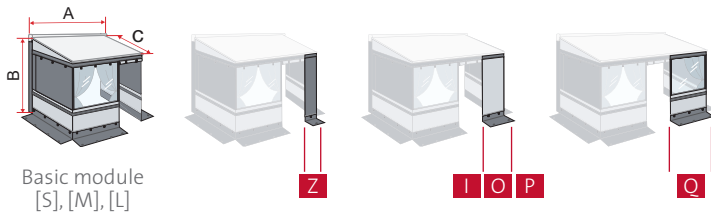

Privacy Room F45s / F45L

Basic module	Weight	Item No.	Ean code
P. Room Van 260 -	12kg	[S] 08765-01-	8004815438166
P. Room 300 - Medium	14,4kg	[M] 08765A01-	8004815438173
P. Room 300 - Large	14,7kg	[L] 08765B01-	8004815438180

Front panels	Weight	Item No.	Ean code
25cm	0,4kg	Z 08766A01-	8004815438203
40cm	0,5kg	X 08838-01-	8004815452933
50cm	0,6kg	I 08766B01-	8004815438210
75cm	0,7kg	O 08766C01-	8004815438227
100cm	0,8kg	P 08766D01-	8004815438234
125cm	0,9kg	Q 08766E01-	8004815438241
150cm	1,1kg	T 08766H01-	8004815452902
200cm	1,4kg	K 08766L01-	8004815452919

Description	Awning length A	Extension C	Basic module B	Composition		
Privacy Room Van 260*	260	200cm	Van [S]	[S]		
Privacy Room Van 300	260	200cm	180-220cm	[S] +		
P. Room 300 Medium**	300	250cm	Medium [M] 225-250cm	[M]		
P. Room 325 Medium	325			[M] + Z		
P. Room 350 Medium	350			[M] + I		
P. Room 375 Medium	375			[M] + O		
P. Room 400 Medium	400			[M] + P		
P. Room 425 Medium	425			[M] + Q		
P. Room 450 Medium	450			[M] + T		
P. Room 500 Medium	500			[M] + K		
P. Room 550 Medium	550			[M] + K + I		
P. Room 300 Large	300			250cm	Large [L] 251-280cm	[L]
P. Room 325 Large	325	[L] + Z				
P. Room 350 Large	350	[L] + I				
P. Room 375 Large	375	[L] + O				
P. Room 400 Large	400	[L] + P				
P. Room 425 Large	425	[L] + Q				
P. Room 450 Large	450	[L] + T				
P. Room 500 Large	500	[L] + K				
P. Room 550 Large	550	[L] + K + I				

*not suitable for Thule 5102 awning. Suitable for Thule awning 4900 - 2.60m ext.200 with Kit 98655-901, the awning can be closed with the supports installed.

**The Privacy Room Light 300 is not suitable for 290 awnings.

Installation
PR Light