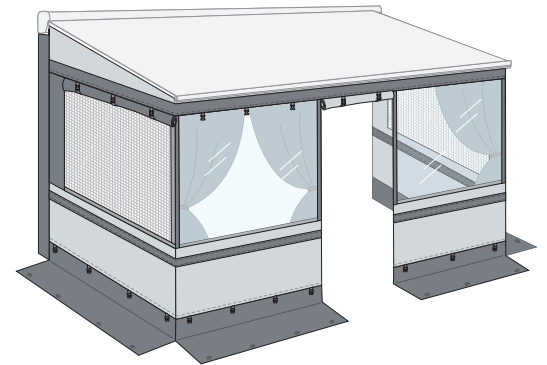

Privacy Room Light

GENERAL INFORMATION

- Awning length: 260-425
- Mounting height: 180-280cm
- Colours: light grey
- Available for:
F45s - F45L - F70 - F80s
F45Ti / TiL, F45i und F45iL
Omnistor 5002, 5003, 4900 and Tristor²

TECHNICAL FEATURES

- All windows have integrated mosquito nets, front window with roll-up Crystal panel, and side windows with roll-up blackout panel
- Fast Clip Light is equipped with lever hooks for easy and quick installation
- Made of durable weather resistant grey polyester
- The door can be mounted on either the left front hand side or on the right front hand side
- 3 heights available: Van [S], Medium [M], Large [L]

DELIVERED AS STANDARD WITH:

- 1x Front panel with openable window and mosquito net
- 2x Side panels provided with roller blind and mosquito screens
- 1x Curtain kit for the window of the front panel
- 1x Fast Clip Light installation kit (2 aluminium poles)
- 1x Kit pegs for safe fixing to the ground
- 1x Kit elastic ropes with quick hooks
- 1x Bag Light, dim. 140x25x25cm

THE LIGHT AND COMPACT FIAMMA ENCLOSURE FOR YOUR HOLIDAYS

The light version of the Privacy Room enclosure. Made of durable weather resistant grey polyester, that once folded, takes up little space and is really very light. Suitable for summer or mid-season. The front panel is made up of an opening window and a mosquito net, the two side panels are provided with opening window and mosquito net for a good ventilation.