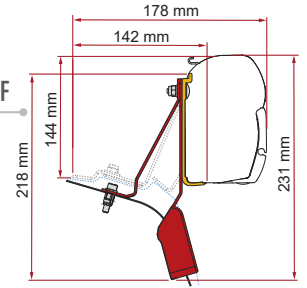

• KIT FORD CUSTOM NUGGET LIFT ROOF

≥ 2015 ≤ 2023
H1 - L1

Hefdak