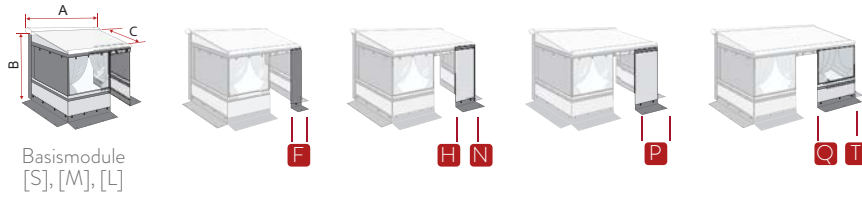

VOOR FIAMMA LUIFELS F80s

* B = [S] h 245 cm / [M] h 245-280 cm / [L] h 280 cm

A	C	Basismodule *	Gewicht	Prijs	Frontpanelen	Code Frontpanelen	Gewicht	Prijs
300					-	-	-	-
320		Ducato H2 [S] 08837-01- **			F (20 cm)	08766-01-	0,3 kg	56,00 €
340			14,6 kg	1.143,00 €	H (40 cm)	08766M01-	0,5 kg	56,00 €
370	250 cm	h 245-280 cm [M] 08837B01- ***	14,8 kg	1.239,00 €	N (70 cm)	08766N01-	0,7 kg	66,30 €
400		H3 [L] 08837A01- **	15,3 kg	1.276,00 €	P (100 cm)	08766D01-	0,8 kg	105,00 €
425					Q (125 cm)	08766E01-	0,9 kg	122,00 €
450					T (150 cm)	08766H01-	1,1 kg	149,00 €

** Compleet met magneetkit (2 sets van 6 magneten) die, geplaatst in het zijpaneelvak, voor een volledige hechting aan het Ducato voertuig zorgen

*** Dit model is geschikt voor voertuigen met een vlakke wand, hoogte vanaf de grond 245-280 cm