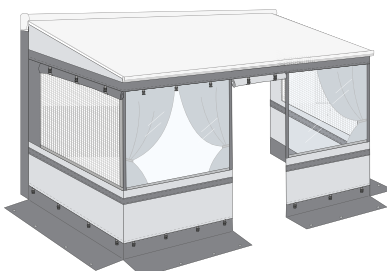

Privacy Room Light / CS Light

Geschikt voor

F45/F80s (P.R. Light)
F35pro / F35 (P.R. CS Light Van)
CStore XL / Evo (P.R. CS Light XL)