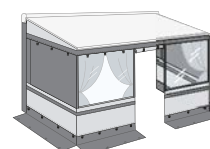

STEL JE EIGEN PRIVACY ROOM LIGHT / CS LIGHT SAMEN

Basismodule
[S], [M], [L], [E]

+

Extra
panelen

=

Privacy Room
Light / CS Light

VOOR FIAMMA LUIFELS F45S, F45L

* B = [S] h 180-220 cm / [M] h 225-250 cm / [L] h 251-280 cm