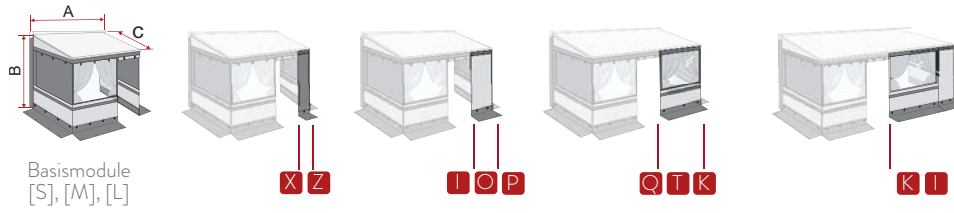

STEL JE EIGEN PRIVACY ROOM LIGHT / CS LIGHT SAMEN

Basismodule
[S], [M], [L], [E]

+

Extra
panelen

=

Privacy Room
Light / CS Light

VOOR FIAMMA LUIFELS F45S, F45L

* B = [S] h 180-220 cm / [M] h 225-250 cm / [L] h 251-280 cm