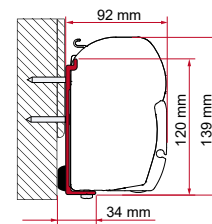

	Quantity / Length	Item No.
Kit Fleurette	1 x 8cm - 2 x 12cm	98655-082

ADAPTER ARCA

	Quantity / Length	Item No.
Adapter Arca	1 x 400cm	98655-852

● black finish brackets

* for right hand drive

** for left and right hand drive