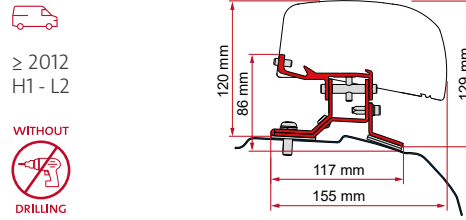

• **KIT FORD CUSTOM L2**

	Quantity / Length	Item No.
Kit Ford Custom L2	1 x 22,5cm - 1 x 20cm	** 98655Z045