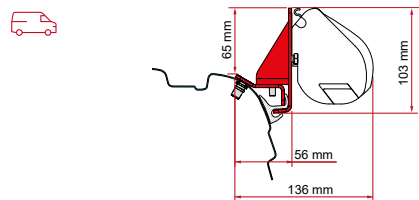

• **KIT COMBI RAIL BRACKET**

Also for models with lift roof

	Quantity / Length	Item No.
Kit Combi Rail Bracket (Rail Brandrup - Vamoose)	2 x 8cm	** 98655Z154