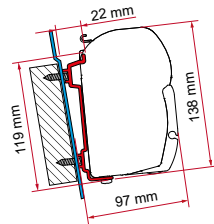

KIT FORD TRANSIT

H2 ≤ 2014
H3 ≥ 2014

Quantity / Length   Item No.

Kit Ford Transit   2 x 40cm   98655-741