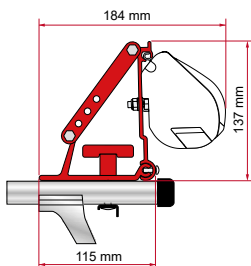

KIT AUTO

Installation on
Roof Rails

Quantity / Length

Item No.

Kit Auto

2 x 8cm

98655-310

● black finish brackets

* for right hand drive

** for left and right hand drive