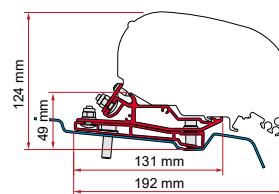

KIT HOBBY CARAVAN

≥ 2009

	Quantity / Length	Item No.
Kit Hobby Caravan	2 x 50cm - 2 x 30cm	98655-921

ADAPTER FORD TRANSIT H3

≥ 2014 H3 - L4

MK8

Check the position of the antenna on the vehicle before purchase and installation