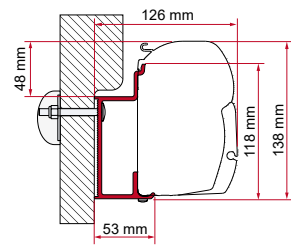

ADAPTER EURA MOBIL KARMANN

Quantity / Length   Item No.

Adapter Eura Mobil Karmann	1 x 350cm	98655-764
	1 x 400cm	98655-765
	1 x 450cm	98655-766