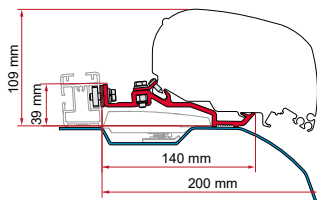

** KIT SMART CLAMP DUCATO

≥ 2006
H2 - L2 / L3 / L4
F80s

Quantity / Length   Item No.

Kit Smart Clamp Ducato	2 x 20cm - 2 x 12cm	98655Z097