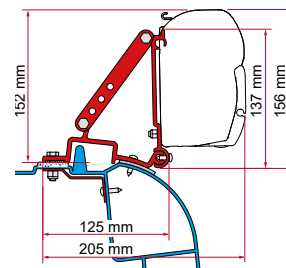

KIT RENAULT MASTER H2 - OPEL MOVANO H2 - NISSAN INTERSTAR H2

H2 - L2/L3

Renault Master
≥ 1997 ≤ 2009

Opel Movano
≥ 1998 ≤ 2010
Nissan Interstar
≥ 1998 ≤ 2011

Quantity / Length

Item No.

Kit Renault Master H2 -
Opel Movano H2 -
Nissan Interstar H2

3 x 8cm

98655-681