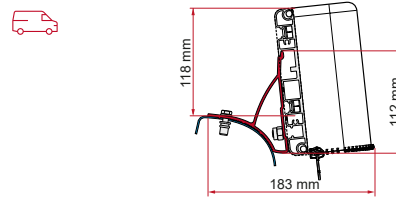

KIT RENAULT TRAFIC

	Quantity / Length	Item No.
Kit Renault Trafic $\geq 2001 \leq 2015$	2 x 16cm	98655Z031
Kit Renault Trafic ≥ 2015		98655Z032