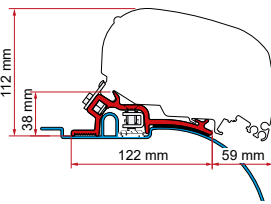

KIT FIAT DUCATO / CITROËN JUMPER / PEUGEOT BOXER H2 - ≤ 06

≥ 1994 ≤ 2006
H2 - L2 / L3
Low profile bracket

Quantity / Length   Item No.

Kit Fiat Ducato / Citroën Jumper / Peugeot Boxer - H2 - ≤ 2006	2 x 20cm	98655-693