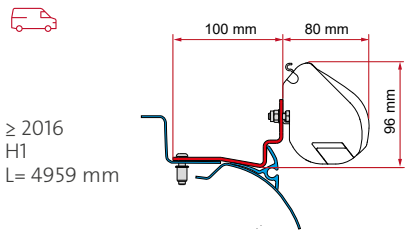

F35pro

• **KIT CAMPÉRÈVE CAP ROAD**

≥ 2016 H1 L= 4959 mm

Only on Rapido Autocaravan Campérève Cap Road based on Peugeot Expert III gen.

	Quantity / Length	Item No.
Kit Campérève Cap Road	2 x 12cm	** 98655Z151