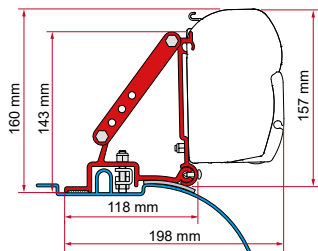

KIT FIAT DUCATO H2 - CITROËN JUMPER H2 - PEUGEOT BOXER H2

≥ 1994 ≤ 2006
H2 - L2/L3

Quantity / Length

Item No.

Kit Fiat Ducato H2
Citroën Jumper H2
Peugeot Boxer H2

2 x 8cm

98655-680