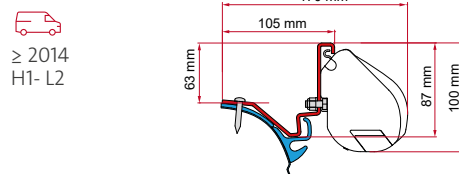

● **KIT VW T6 KEPLER**

	Quantity / Length	Item No.
Kit VW T6 Kepler	2 x 10cm	98655Z033