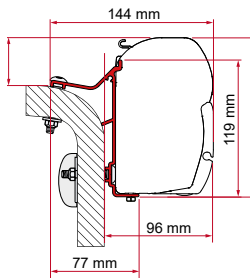

KIT / ADAPTER HYMER / VAN B2

*Hymermobile B
Classic B
Klasse
Starline

	Quantity / Length	Item No.
Kit Hymer / Van B2	2 x 8cm - 2 x 35cm	98655-243
	1 x 350cm	98655-244
Adapter Hymer / Van B2*	1 x 400cm	98655-245
	1 x 450cm	98655-246