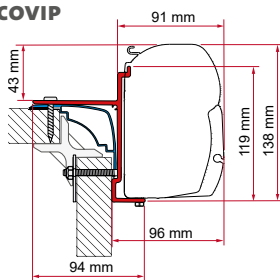

KIT WALL ADAPTER

	Quantity / Length	Item No.
Kit Wall Adapter	3 x 8cm	98655-318

KIT LAIKA X

	Quantity / Length	Item No.
Kit Laika X	3 x 15cm	98655-761

KIT LAIKA ECOVIP - BÜRSTNER - HOBBY / ADAPTER LAIKA ECOVIP