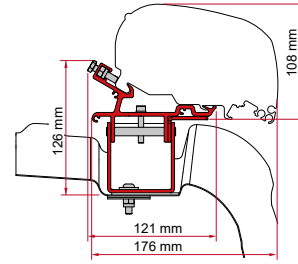

• KIT VW CRAFTER H3

≥ 2017
Man Tge
Without Roof Rail

For VW Crafter L3/H3 pls choose the F80s 320cm long

For VW Crafter L4/H3 pls choose the F80s 400cm long

Quantity / Length   Item No.

Kit VW Crafter H3	2 x 20cm - 1 x 32cm	98655Z043
		* 98655Z058