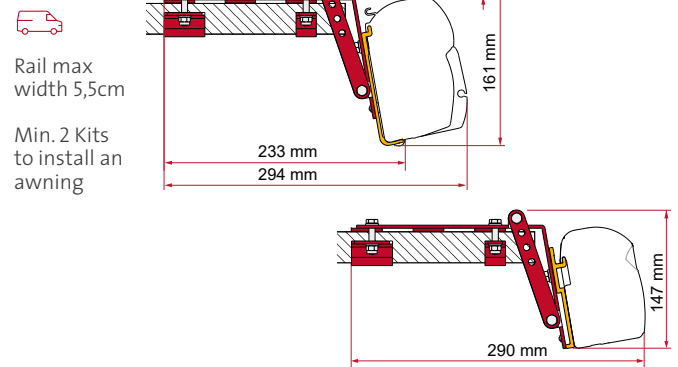

KIT AUTO

	Quantity / Length	Item No.
Kit Auto	2 x 8cm	98655-310

KIT ROOF RAIL

Rail max width 5,5cm

Min. 2 Kits to install an awning

	Quantity / Length	Item No.
Kit Roof Rail	1 x 12cm	98655-770

KIT HIGH ROOF ADAPTER WESTFALIA