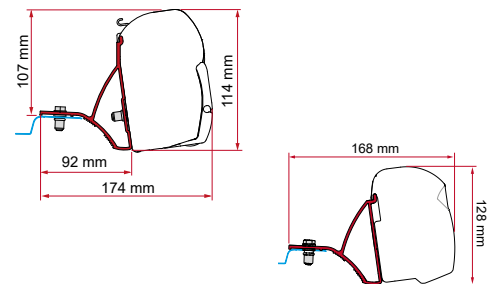

• **KIT RENAULT TRAFIC - OPEL VIVARO - NISSAN NV300 - FIAT TALENTO**

≥ 2014
H1 - L1/L2

Opel Vivaro B
Vauxhall Vivaro B
≥ 2014 ≤ 2018

F45s   Quantity / Length   Item No.

Kit Renault Trafic - Opel Vivaro - Nissan NV300 - Fiat Talento	2 x 16 cm	98655Z021

F43van   Quantity / Length   Item No.

Kit Renault Trafic - Opel Vivaro - Nissan NV300 - Fiat Talento	2 x 16 cm	98655A021

• black finish brackets

* for right hand drive

** for left and right hand drive