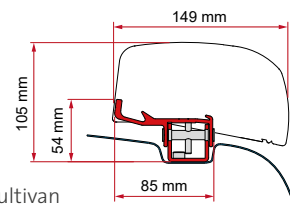

• KIT VW T5 / T6

≥ 2003
H1 - L1/L2

VW T5 / T6
Transporter / Caravelle / Multivan

Quantity / Length   Item No.

Kit VW T5 / T6	1 x 20 cm 1 x 25 cm	98655Z152
		* 98655Z153

● black finish brackets

* for right hand drive

** for left and right hand drive