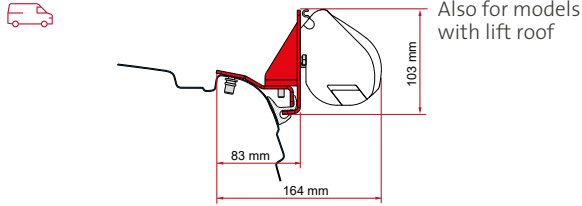

● **KIT VW T5 / T6 MULTIRAIL REIMO**

	Quantity / Length	Item No.
Kit VW T5 / T6 Multirail Reimo	2 x 8cm	** 98655Z155