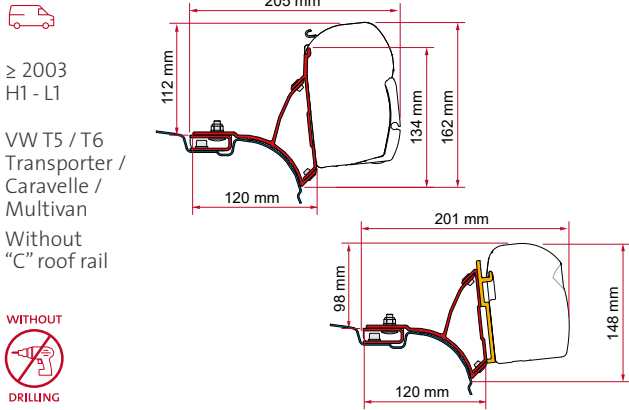

KIT VW T5 / T6 MULTIVAN TRANSPORTER

≥ 2003
H1 - L1
VW T5 / T6
Transporter /
Caravelle /
Multivan
Without
"C" roof rail

F45s	Quantity / Length	Item No.
Kit VW T5 / T6 Multivan Transporter	2 x 21,5 cm	● 98655H647 * 98655-648 ** 98655H648
F43van	Quantity / Length	Item No.
Kit VW T5 / T6 Multivan Transporter	2 x 21,5 cm	● 98655A647 * 98655A648