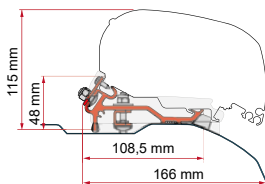

** KIT FIAT DUCATO / CITROËN JUMPER / PEUGEOT BOXER

≥ 2006
H2 - L2 / L3
Low profile
Only for F80s

Brackets complete with Rain Guard Slim Kit 450cm and Cover Kit

Not suitable for vehicles with front panoramic rooflight

Quantity / Length   Item No.

Kit Fiat Ducato / Citroën Jumper / Peugeot Boxer Low Profile	1 x 20cm - 1 x 15cm - 1 x 12cm	98655Z149

● 98655Z150