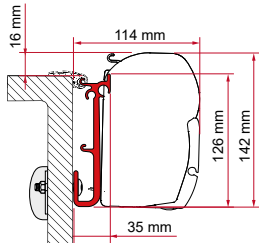

	Quantity / Length	Item No.
Kit Fleurette	1 x 8cm - 2 x 12cm	98655-082

ADAPTER ARCA

	Quantity / Length	Item No.
Adapter Arca	1 x 400cm	98655-852

● black finish brackets

* for right hand drive

** for left and right hand drive

● black finish brackets * for right hand drive ** for left and right hand drive

KIT ERIBA TOURING

≤ 06/2013

Quantity / Length Item No.

Kit Eriba Touring 3 x 8cm 98655-283

KIT CARAVAN

Quantity / Length Item No.