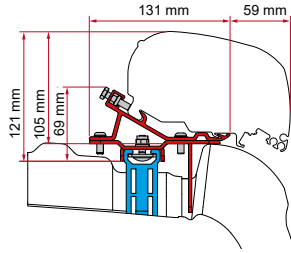

KIT VW CRAFTER - ROOF RAIL

≥ 2017
H3 - L3/L4
Man Tge

with Roof Rail

Quantity / Length   Item No.

Kit VW Crafter with Roof Rail	1 x 20cm - 1 x 30cm - 1 x 40cm	98655Z036