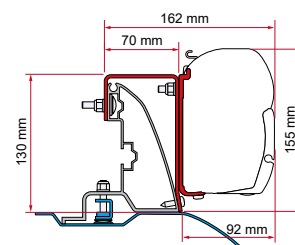

KIT FIAT DUCATO H2 ROOF RAIL - ALU-LINE STYLE

≥ 2006
H2 - L2/L3

Citroën Jumper
Peugeot Boxer
≥ 2006

Quantity / Length

Item No.

Kit Fiat Ducato H2 Roof
Rail Alu-line Style

3 x 12cm

98655-625

KIT VAN

For awnings
up to 3.50m
long

Both A and B
brackets
are delivered
as standard
with the kit.
H1-H2
Peugeot J5
Citroën C25
Fiat Ducato ≤ 1994