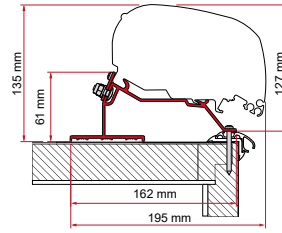

KIT CARAVAN STANDARD

Quantity / Length Item No.

Kit Caravan Standard 2 x 50cm - 2 x 30cm 98655-657

KIT / ADAPTER CARAVAN ROOF

Dethleffs
Fendt
LMC
Trigano

Kit and adapters equipped with aluminum finishing kit as standard