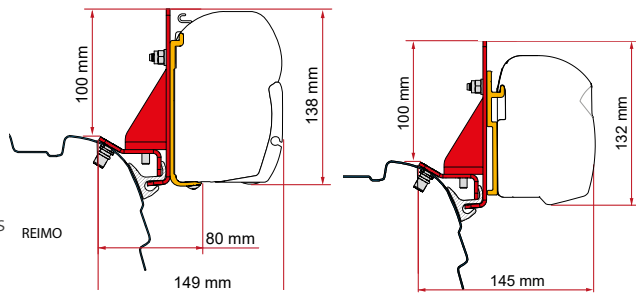

• **KIT COMBI RAIL BRACKET**

≥ 2003
H1 - L1

VW T5 / T6
Transporter /
Caravelle /
Multivan

Also for models
with lift roof

Quantity / Length

Item No.

Kit Combi Rail Bracket (Rail Brandrup - Vamoose)   2 x 8cm   ** 98655Z147

● black finish brackets

* for right hand drive

** for left and right hand drive