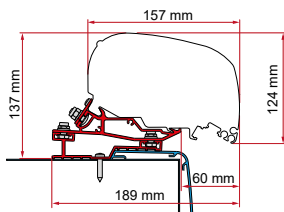

ADAPTER RAPIDO C LINE

Rapido C86, C56, C55, C50

	Quantity / Length	Item No.
Adapter Rapido C Line	340cm - C56	98655Z120
	400cm - C50	98655Z121
	425cm - C55	98655Z122
	450cm - C86	98655Z123

ADAPTER RAPIDO C55i C86i