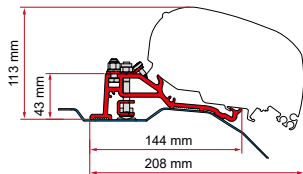

** KIT DUCATO H2 SKYROOF

bracket required if the vehicle is equipped with a panoramic rooflight

Quantity / Length   Item No.

Kit Ducato H2 Skyroof	3 x 35cm	98655Z139