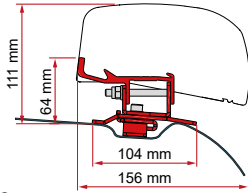

F40van

• ADAPTER PSA

H1
L = 4956/9 mm
Opel Vivaro C
Opel Zafira Life
Vauxhall Vivaro Life
≥ 2019

Citroën Jumpy III gen. / Spacetourer
Peugeot Traveller
Peugeot Expert III gen.
Toyota ProAce II / Toyota ProAce Verso
≥ 2016

Quantity / Length   Item No.

Adapter PSA	1 x 260cm	98655Z110