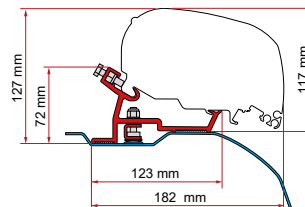

** KIT FIAT DUCATO / CITROËN JUMPER / PEUGEOT BOXER - H2

≥ 2006
H2 - L2 / L3
For F80s and F65s

Before installation, check compatibility with the front panoramic rooflight

Brackets equipped with Kit Rain Guard 300cm

Quantity / Length   Item No.

Kit Fiat Ducato / Citroën Jumper / Peugeot Boxer	1 x 20cm - 1 x 15cm - 1 x 12cm	98655Z101

● 98655Z102