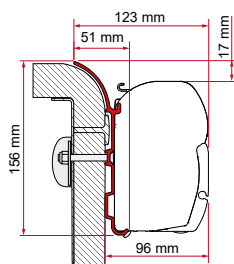

KIT BÜRSTNER

	Quantity / Length	Item No.
Kit Bürstner	2 x 12cm - 1 x 8cm	98655-749