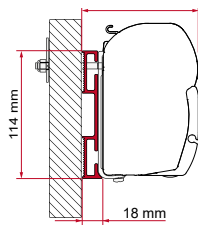

ADAPTER D

	Quantity / Length	Item No.
Adapter D	1 x 8cm	98655-021
	1 x 12cm	98655-022