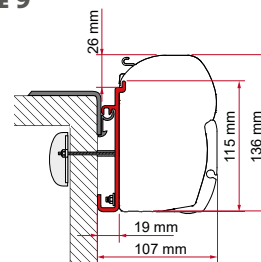

KIT RAPIDO SERIE 9

	Quantity / Length	Item No.
Kit Rapido Serie 9	2 x 8cm - 2 x 12cm	98655-223

● black finish brackets   * for right hand drive   ** for left and right hand drive