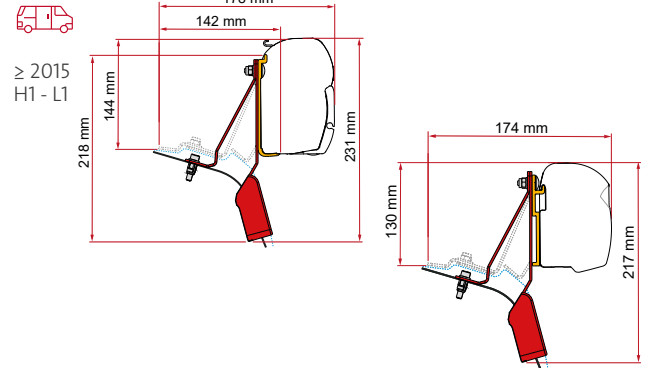

• KIT FORD CUSTOM NUGGET LIFT ROOF

≥ 2015
H1 - L1

	Quantity / Length	Item No.
Kit Ford Custom Nugget Lift Roof	2 x 8cm	98655Z114