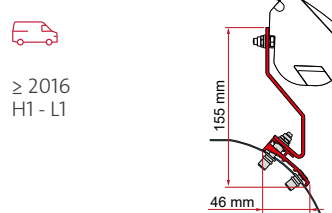

• **KIT VW CADDY MAXI LIFT ROOF**

≥ 2016 H1 - L1

	Quantity / Length	Item No.
Kit VW Caddy Maxi Lift Roof	2 x 12cm	** 98655Z109

• black finish brackets   * for right hand drive   ** for left and right hand drive