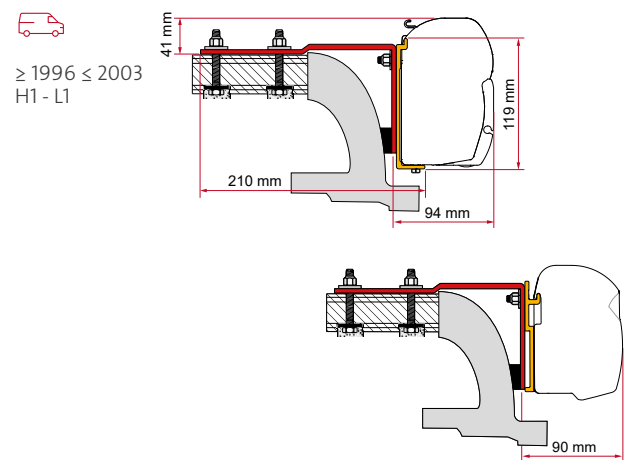

KIT MERCEDES VITO

≥ 1996 ≤ 2003
H1 - L1

	Quantity / Length	Item No.
Kit Mercedes Vito	2 x 14cm	98655-284

● black finish brackets   * for right hand drive   ** for left and right hand drive