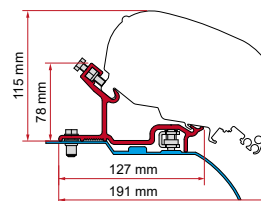

KIT FIAT DUCATO / CITROËN JUMPER / PEUGEOT BOXER - H3

≥ 2006
H3 - L3 / L4

Quantity / Length   Item No.

Kit Fiat Ducato / Citroën Jumper / Peugeot Boxer - H3	1 x 20cm - 1 x 25cm - 1 x 35cm	98655-656

● black finish brackets

* for right hand drive

** for left and right hand drive