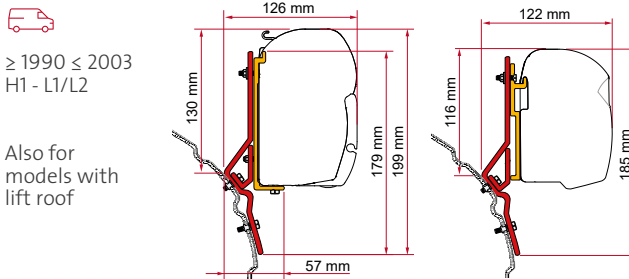

KIT VW T4 - VW T4 LIFT ROOF

≥ 1990 ≤ 2003
H1 - L1/L2
Also for
models with
lift roof

Quantity / Length	Item No.
Kit VW T4 - VW T4 Lift Roof	2 x 14cm 98655-292

● black finish brackets * for right hand drive ** for left and right hand drive