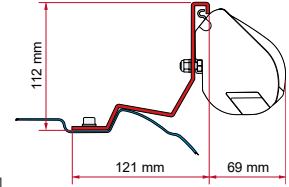

Quantity / Length

Item No.

Kit Mercedes Viano
Marco Polo / Vito / V Class

2 x 13cm

98655-887