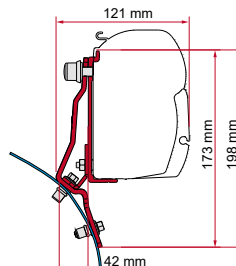

Quantity / Length

Item No.

Kit Fiat Ducato
Renault Master

2 x 14cm

98655-286