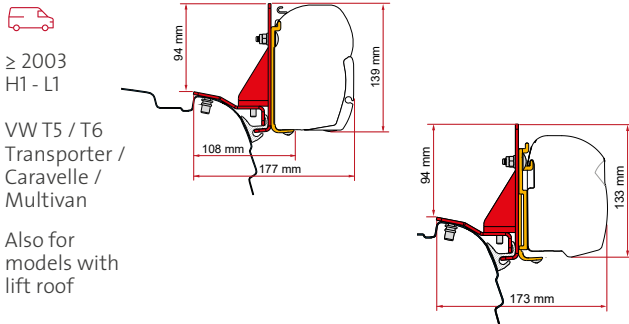

• KIT VW T5 / T6 MULTIRAIL REIMO

≥ 2003
H1 - L1
VW T5 / T6
Transporter /
Caravelle /
Multivan
Also for
models with
lift roof

Quantity / Length	Item No.
Kit VW T5 / T6 Multirail Reimo	2 x 8cm ** 98655Z156