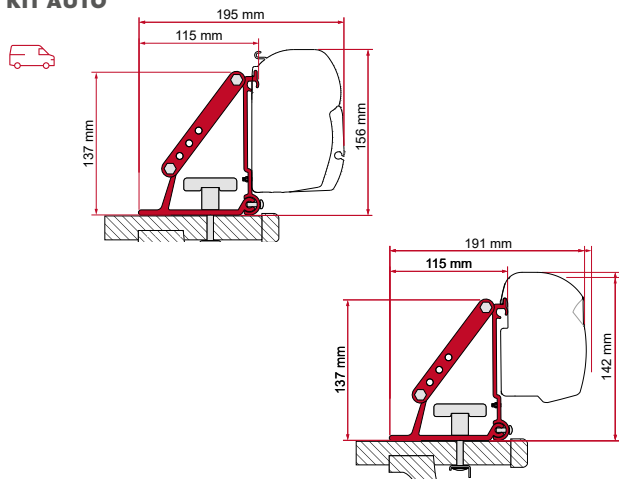

KIT AUTO

	Quantity / Length	Item No.
Kit Auto	2 x 8cm	98655-310

KIT ROOF RAIL

Rail max width 5,5cm

Min. 2 Kits to install an awning

	Quantity / Length	Item No.
Kit Roof Rail	1 x 12cm	98655-770

KIT HIGH ROOF ADAPTER WESTFALIA