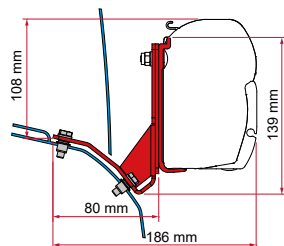

• KIT FIAT DUCATO H2 LIFT ROOF HYMERCAR / PÖSSL LIFT ROOF

≥ 2006
H2 - L2/L3/L4

Quantity / Length

Item No.

Kit Fiat Ducato H2 Lift
Roof- Hymercara
Pössl Lift Roof

3 x 12cm

98655Z028

KIT FIAT DUCATO - RENAULT MASTER

H1/H2

Iveco 35C13 City
(Fiat New Daily)
Renault Master ≥ 03/1998

Fiat Ducato
Peugeot J5
Citroën C25
≥ 1981 ≤ 1994