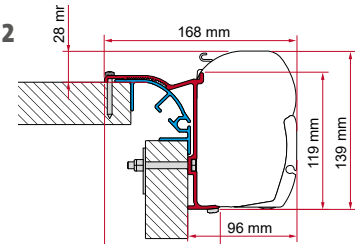

KIT BAILEY MK 2

≥ 2014

Quantity / Length   Item No.

Kit Bailey MK 2   3 x 15cm   98655-946