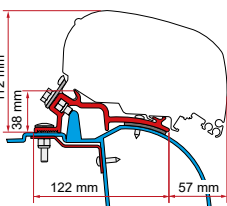

KIT RENAULT MASTER H2

≥ 1997 ≤ 2009
H2 - L2 / L3

Also for
Opel Movano ≥ 1998 ≤ 2010
Nissan Interstar ≥ 1998 ≤ 2011