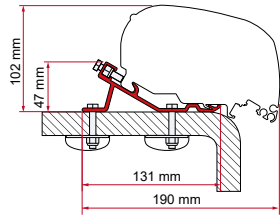

F80 / F65

KIT STANDARD

Quantity / Length   Item No.

Kit Standard   3 x 20cm   98655-855