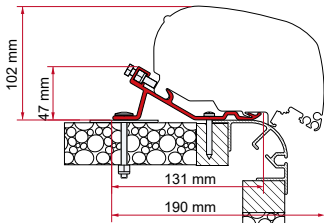

KIT BAILEY

Quantity / Length   Item No.

Kit Bailey   3 x 25cm   98655-939