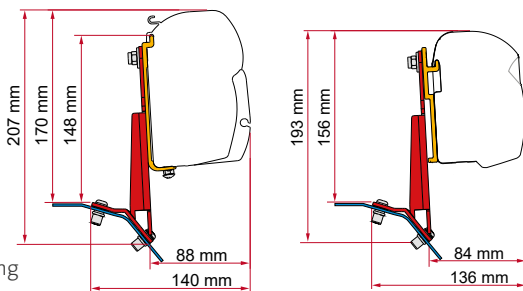

• **KIT FORD CUSTOM LIFT ROOF**

H1
L1 / L2

new
20
24

Attention: opening/closing operations of the awning must be performed with the sliding door closed.

Quantity / Length   Item No.

Kit Ford Custom Lift Roof	2 x 12cm	98655Z169 * 98655Z170