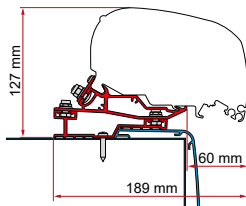

ADAPTER RAPIDO C LINE

Rapido C86, C56, C55, C50

	Quantity / Length	Item No.
Adapter Rapido C Line	340cm - C56	98655Z120
	400cm - C50	98655Z121
	425cm - C55	98655Z122
	450cm - C86	98655Z123