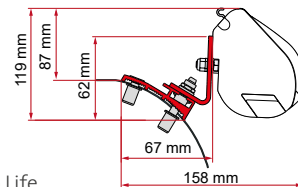

Quantity / Length

Item No.

Kit Nissan NV200

3 x 8cm

98655Z026

• KIT PSA

H1
L = 4956/9 mm

Opel Vivaro C
Opel Zafira Life
Vauxhall Vivaro Life
≥ 2019