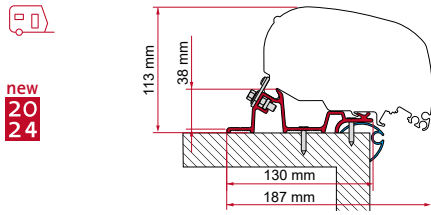

ADAPTER CARAVAN STANDARD

new
20
24

	Quantity / Length	Item No.
Adapter Caravan Standard 320	1 x 320cm	98655Z178
Adapter Caravan Standard 340	1 x 340cm	98655Z179
Adapter Caravan Standard 370	1 x 370cm	98655Z180
Adapter Caravan Standard 400	1 x 400cm	98655Z181
Adapter Caravan Standard 425	1 x 425cm	98655Z182
Adapter Caravan Standard 450	1 x 450cm	98655Z183
Adapter Caravan Standard 500	1 x 500cm	98655Z184
Adapter Caravan Standard 550	1 x 550cm	98655Z185
Adapter Caravan Standard 600	1 x 600cm	98655Z186