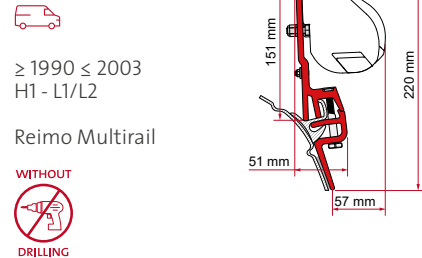

KIT BRANDRUP VW T4

	Quantity / Length	Item No.
Kit Brandrup VW T4	2 x 8cm	98655Z011