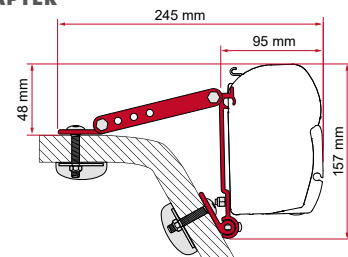

KIT WALL ADAPTER

	Quantity / Length	Item No.
Kit Wall Adapter	3 x 8cm	98655-318