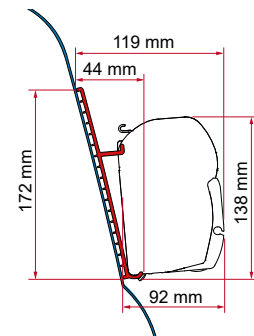

KIT FIBERGLASS ROOF

Quantity / Length   Item No.

Kit Fiberglass Roof   2 x 40cm   98655-744