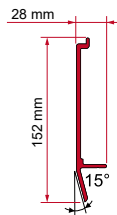

ADAPTER T / U / B / C