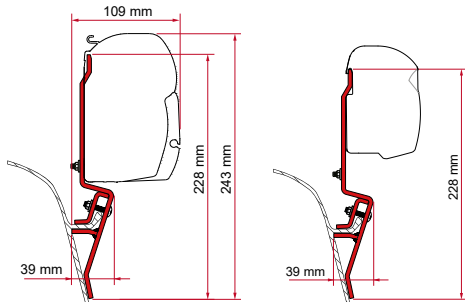

KIT VW T4 BRANDRUP

≥ 1990 ≤ 2003
H1 - L1/L2
Reimo
Multirail

Quantity / Length	Item No.
Kit Brandrup VW T4	2 x 8cm 98655Z011

• **KIT VW T3**

≥ 1979 ≤ 1990
H1

Also for models with lift roof

Quantity / Length Item No.