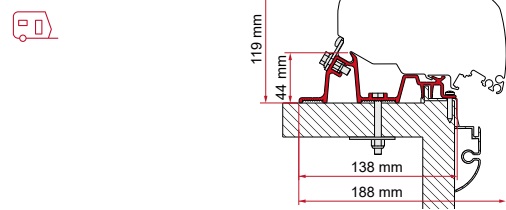

KIT HOBBY PREMIUM

	Quantity / Length	Item No.
Kit Hobby Premium	2 x 50cm - 2 x 30cm	98655-628