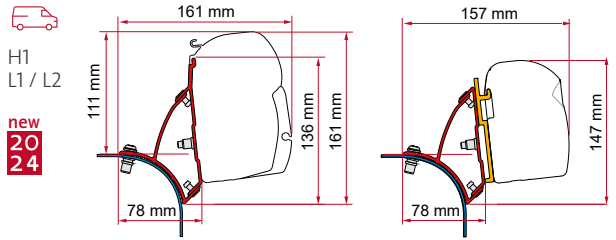

• KIT VW T5 / T6 LIFT ROOF

H1
L1 / L2
new
20
24

F45s	Quantity / Length	Item No.
Kit VW T5/T6 Lift Roof	2 x 21,5 cm	98655Z159 * 98655Z160
F43van	Quantity / Length	Item No.
Kit VW T5/T6 Lift Roof	2 x 21,5 cm	98655A159 * 98655A160