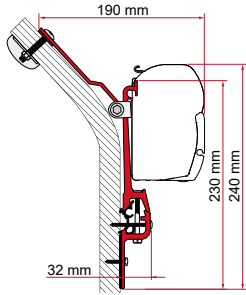

	Quantity / Length	Item No.
Kit Fleurette	1 x 8cm - 2 x 12cm	98655-082

ADAPTER ARCA

	Quantity / Length	Item No.
Adapter Arca	1 x 400cm	98655-852

● black finish brackets

* for right hand drive

** for left and right hand drive

● black finish brackets * for right hand drive ** for left and right hand drive

KIT ERIBA TOURING

≤ 06/2013

Quantity / Length Item No.

Kit Eriba Touring 3 x 8cm 98655-283

KIT CARAVAN

Quantity / Length Item No.