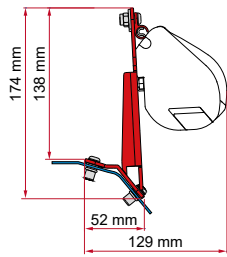

● **KIT FORD CUSTOM LIFT ROOF**

H1
L1 / L2

Attention:
opening/closing
operations of
the awning
must be
performed with
the sliding door
closed

Quantity /
Length

Item No.

Kit Ford Custom Lift Roof

98655Z169

Kit Ford Custom Lift Roof
- RHD

2 x 12cm

* 98655Z170