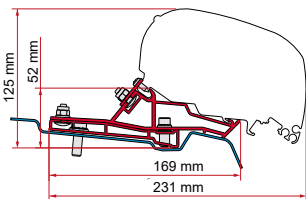

ADAPTER FORD TRANSIT VAN H2

H2

new 2024

Quantity / Length   Item No.

Adapter Ford Transit Van - H2 L2	1 x 290cm	98655Z166

Adapter Ford Transit Van - H2 L3	1 x 340cm	98655Z167