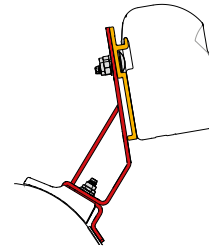

• **KIT PSA**

new
20
24