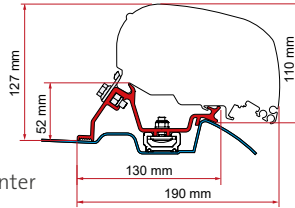

KIT MERCEDES SPRINTER - ROOF RAIL

with Roof Rail
≥ 2006 ≤ 2016
H2 - L1/L2/L3
Mercedes Sprinter/
VW Crafter/
Freightliner
Sprinter/Dodge Sprinter

≥ 2016
H2 - L1/L2/
L3/L4
Mercedes
Sprinter/
Freightliner
Sprinter/
Dodge
Sprinter

Quantity / Length   Item No.

Kit Mercedes Sprinter with Roof Rail	2 x 40cm - 1 x 12cm	98655-772

KIT MERCEDES SPRINTER / VW CRAFTER HIGH ROOF

≥ 2006 ≤ 2016
H2 - L1/L2/L3/L4
Mercedes Sprinter/
VW Crafter/
Dodge Sprinter/
Freightliner Sprinter