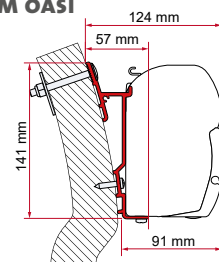

ADAPTER WINGAMM OASI

≥ 2006

Quantity / Length   Item No.

Adapter Wingamm Oasi	1 x 230cm	98655-929
	1 x 300cm	98655-930
	1 x 350cm	98655-931