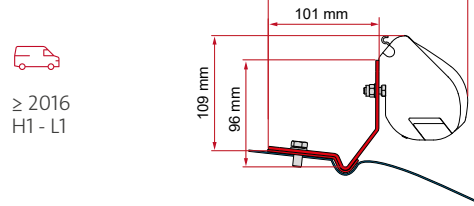

• **KIT VW CADDY MAXI**

≥ 2016 H1 - L1

	Quantity / Length	Item No.
Kit VW Caddy Maxi	2 x 8cm	** 98655Z096