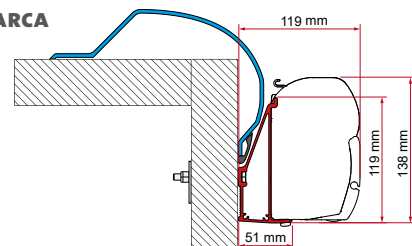

	Quantity / Length	Item No.
Kit Fleurette	1 x 8cm - 2 x 12cm	98655-082

ADAPTER ARCA

	Quantity / Length	Item No.
Adapter Arca	1 x 400cm	98655-852

● black finish brackets

* for right hand drive

** for left and right hand drive