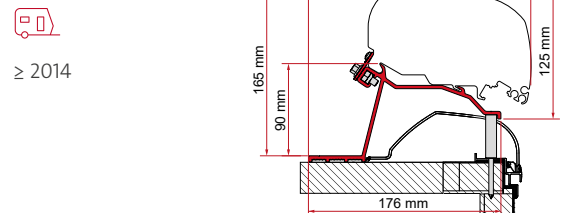

KIT HOBBY CARAVAN

≥ 2014

	Quantity / Length	Item No.
Kit Hobby Caravan	2 x 27cm - 2 x 60cm	98655Z065