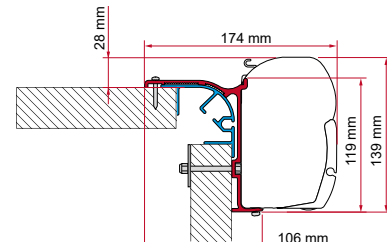

KIT BAILEY MK 1

≥ 2011 ≤ 2013

Quantity / Length   Item No.

Kit Bailey MK 1   3 x 15cm   98655-879