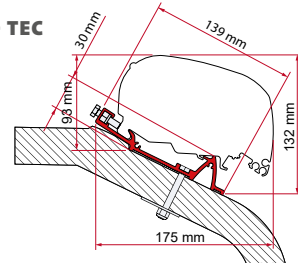

ADAPTER LMC - TEC

	Quantity / Length	Item No.
Adapter LMC - TEC	1 x 290cm	98655-773
	1 x 340cm	98655-774
	1 x 370cm	98655-775
	1 x 400cm	98655-776
	1 x 450cm	98655Z126
	1 x 500cm	98655Z127
	1 x 550cm	98655Z128
	1 x 600cm	98655Z129