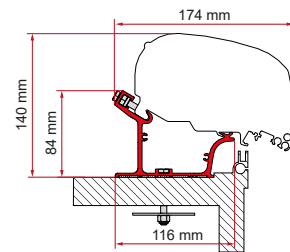

Quantity Item No.

Kit LMC Adapter Caravan Roof 4 plates, screws & nuts 98655Z100

KIT BAILEY

Quantity / Length Item No.

Kit Bailey 3 x 25cm 98655-939

ADAPTER / KIT ADRIA CARAVAN

≥ 2015

* without drilling