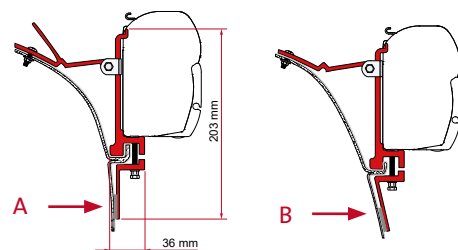

Ford Transit ≤ 2014 - H2
Mercedes Sprinter 208 D KB

Quantity / Length

Item No.

Kit Van

2 x 8cm

98655-017

● black finish brackets   * for right hand drive   ** for left and right hand drive