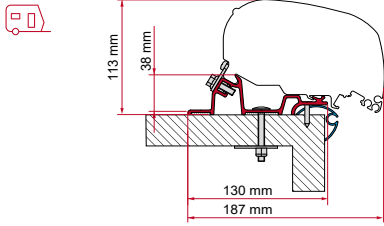

KIT CARAVAN STANDARD

Quantity / Length   Item No.

Kit Caravan Standard   2 x 50cm - 2 x 30cm   98655-657