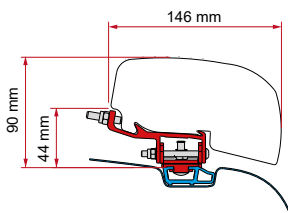

• KIT VW T5 / T6 RAIL

L1 / L2

new
20
24

with standard rail

Quantity / Length   Item No.

Kit VW T6	2x 20cm	** 98655Z165