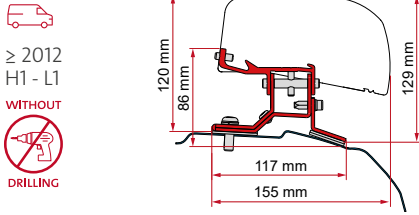

• **KIT FORD CUSTOM L1**

	Quantity / Length	Item No.
Kit Ford Custom L1	1 x 45,5cm - 1 x 20cm	98655Z044 * 98655Z046