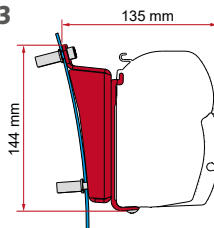

KIT FORD TRANSIT H3

L3 / L4

new
20
24

Quantity / Length   Item No.

Kit Ford Transit H3   2 x 25 cm
1 x 8 cm   98655Z176
* 98655Z177

KIT MULTI

The only modular bracket fitted to compensate the curved roof of the vehicle. Renault Master 98, Fiat Ducato, Citroën Jumper, Peugeot Boxer