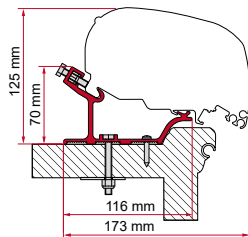

KIT HOBBY EASY / ONTOUR / ADRIA ADORA

Quantity / Length   Item No.

Kit Hobby Easy / Ontour / Adria Adora   2 x 50cm - 2 x 30cm   98655-949