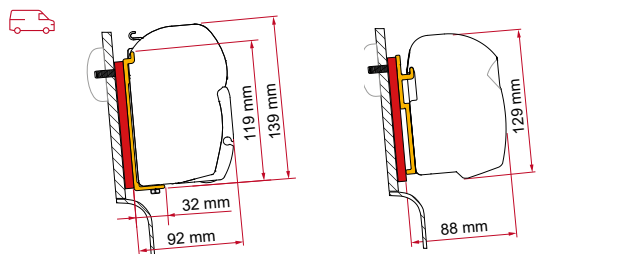

KIT AUTO

	Quantity / Length	Item No.
Kit Auto	2 x 8cm	98655-310

KIT ROOF RAIL

Rail max width 5,5cm

Min. 2 Kits to install an awning

	Quantity / Length	Item No.
Kit Roof Rail	1 x 12cm	98655-770

KIT HIGH ROOF ADAPTER WESTFALIA