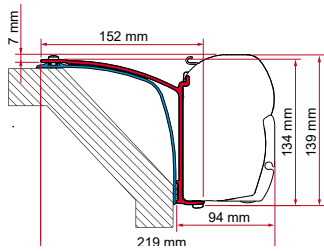

KIT LAIKA REXOSLINE - ECOVIP 07 - KREOS 09

Quantity / Length   Item No.

Kit Laika Rexosline - Ecovip 07 - Kreos 09	3 x 15cm	98655-418