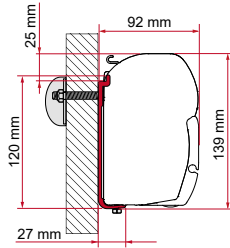

F45

ADAPTER AS / KIT S / KIT AS

	Quantity / Length	Item No.
Adapter AS 300	1 x 300cm	98655-503
Adapter AS 350	1 x 350cm	98655-504
Adapter AS 400	1 x 400cm	98655-505
Adapter AS 450	1 x 450cm	98655-928
Kit S 120	1 x 12cm	98655-392
Kit S 400	1 x 40cm	98655-381
Kit AS 110 (Standard from 190 to 230cm)	2 x 12cm	98655Z007
Kit AS 120 (Standard from 260 to 400cm)	2 x 12cm - 1 x 8cm	98655-391
Kit AS 400 (Standard from 450 to 500cm)	2 x 40cm - 1 x 12cm	98655-390
Kit AS 400 L (Standard from 550cm)	4 x 40cm	98655-393