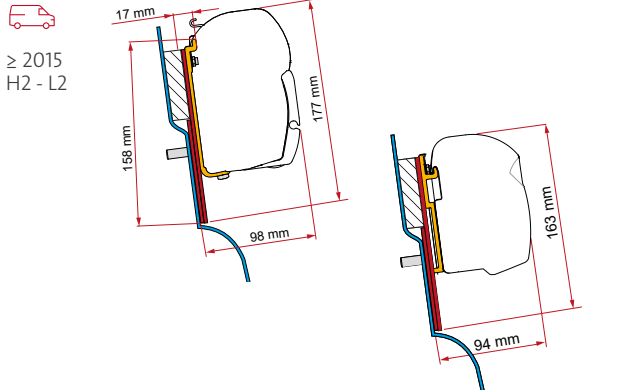

KIT FORD CUSTOM NUGGET HIGH ROOF

≥ 2015
H2 - L2

	Quantity / Length	Item No.
Kit Ford Custom Nugget - High Roof	2 x 12cm	98655Z023