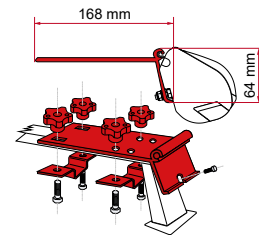

● **KIT STANDARD**

Installation on
Roof Rails

WITHOUT

DRILLING

Quantity / Length

Item No.

Kit Standard

2 x 8cm

98655-142