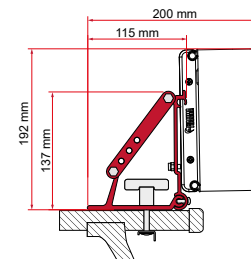

KIT AUTO

	Quantity / Length	Item No.
Kit Auto	2 x 8cm	98655-310