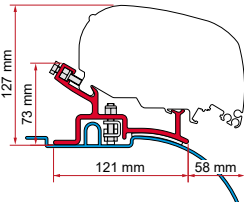

* for right hand drive

** for left and right hand drive

KIT FIAT DUCATO / CITROËN JUMPER / PEUGEOT BOXER H2 - ≤ 06

 ≥ 1994 ≤ 2006
H2 - L2 / L3
High profile bracket

Quantity / Length Item No.

Kit Fiat Ducato / Citroën Jumper / Peugeot Boxer - H2 - ≤ 2006	2 x 20cm	98655-373
--	----------	-----------