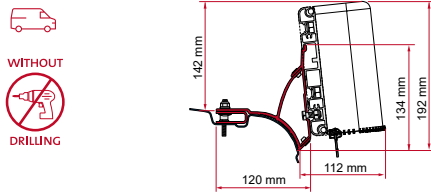

Compass

KIT VW T5 / T6 TRANSPORTER / MULTIVAN COMPASS

	Quantity / Length	Item No.
Kit VW T5/T6 Transporter / Multivan Compass	1 x 20cm - 1 x 25cm	98655Z018