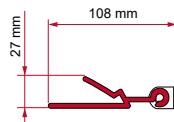

Quantity	Item No.
Adapter T	1 pc	02437-01-

	Quantity	Item No.
Adapter U	1 pc	02437A01-

	Quantity	Item No.
Adapter B	1 pc	02096-01-

	Quantity	Item No.
Adapter C	1 pc	02097-01-