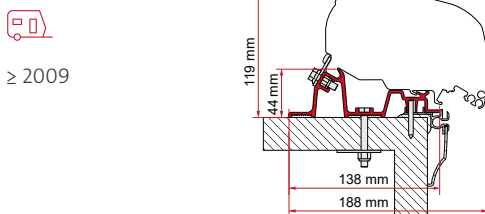

KIT HOBBY CARAVAN

≥ 2009

	Quantity / Length	Item No.
Kit Hobby Caravan	2 x 50cm - 2 x 30cm	98655-921