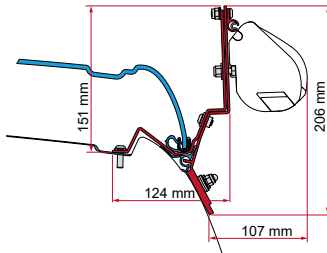

** for left and right hand drive

KIT CLASS V MARCO POLO

≥ 2014
H1 - L2

Not suitable for
Marco Polo with
electric roof

Quantity / Length

Item No.

Kit Class V
Marco Polo

1 x 12cm -
1 x 13cm