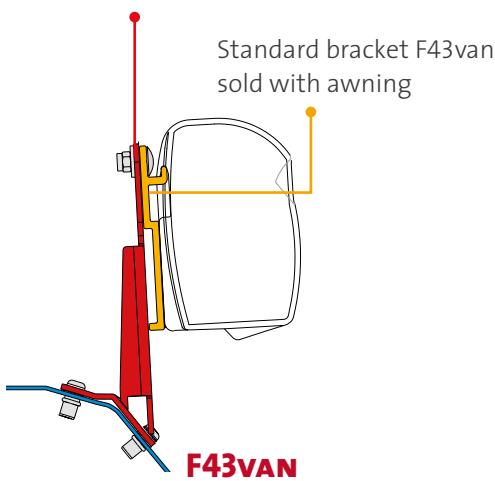

Dedicated bracket Kit Ford Custom Lift Roof

	F45	F43	Item Alu	Item Deep Black
Kit Combi Rail Bracket (Rail Brandrup - Vamoose)	●	●	-	98655Z147
Kit VW T5 / T6 California		●	-	98655A712
Kit VW T5 / T6 Multivan Transporter	●		98655-647	98655H647
Kit VW T5 / T6 Multivan Transporter		●	-	98655A647
Kit VW T5 / T6 Multivan Transporter RHD	●		98655-648	98655H648
Kit VW T5 / T6 Multivan Transporter RHD		●	-	98655A648
Kit VW T5/T6 Multivan with Rail		●	-	98655A686
Kit VW T5/T6 Multivan with Rail - RHD		●	-	98655A739
Kit VW T5/T6 Lift Roof	●		-	98655Z159
Kit VW T5/T6 Lift Roof		●	-	98655A159
Kit VW T5/T6 Lift Roof - RHD	●		-	98655Z160
Kit VW T5/T6 Lift Roof - RHD		●	-	98655A160
Kit VW T5 / T6 Multirail Reimo	●	●	-	98655Z156
Kit Brandrup VW T4	●	●	98655Z011	-
Kit VW T4 / Lift Roof	●	●	-	98655-292
Kit VW T3	●	●	-	98655-035
Kit PSA		●	-	98655A090
Kit Ford Custom Lift Roof	●	●	-	98655Z169
Kit Ford Custom Lift Roof - RHD	●	●	-	98655Z170
Kit V Class Marco Polo	●	●	-	98655Z022
Kit Renault Trafic - Opel Vivaro - Nissan Primastar	●		98655-854	-
Kit Renault Trafic - Opel Vivaro - Nissan Primastar		●	-	98655A854
Kit Renault Trafic - Opel Vivaro - Nissan NV300 - Fiat Talento	●		98655Z021	-
Kit Renault Trafic - Opel Vivaro - Nissan NV300 - Fiat Talento		●	-	98655A021
Kit Ford Transit Nugget High Roof	●	●	98655Z023	-
Kit Ford Custom Nugget Lift Roof	●	●	-	98655Z114
Kit Auto	●	●	98655-310	-
Kit Roof Rail	●	●	-	98655-770
Kit High Roof Adapter Westfalia	●	●	98655-317	-
Kit Mercedes Vito	●	●	-	98655-284