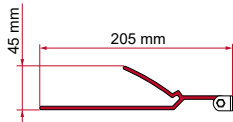

Quantity	Item No.
Adapter T	1 pc	02437-01-

	Quantity	Item No.
Adapter U	1 pc	02437A01-

	Quantity	Item No.
Adapter B	1 pc	02096-01-

	Quantity	Item No.
Adapter C	1 pc	02097-01-