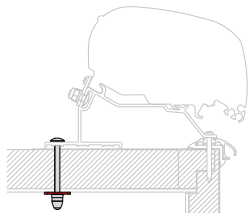

KIT LMC ADAPTER CARAVAN ROOF

Kit consisting of 4 plates, screws & nuts enabling the installation of the F80s awning to LMC caravans using the Kit or Adapter Caravan Roof

Quantity   Item No.

Kit LMC Adapter Caravan Roof   4 plates, screws & nuts   98655Z100