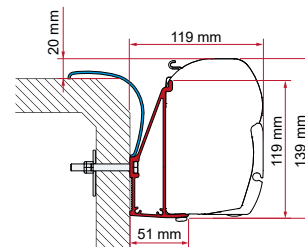

ADAPTER RAPIDO SERIE 6

	Quantity / Length	Item No.
Adapter Rapido Serie 6	1 x 350cm	98655-895
	1 x 400cm	98655-896