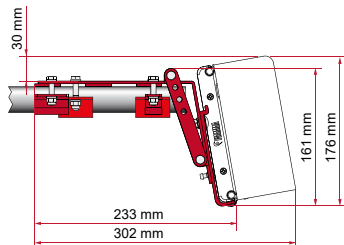

KIT ROOF RAIL

Rail max width 5,5cm
Min. 2 Kits to install an awning

	Quantity / Length	Item No.
Kit Roof Rail	1 x 12cm	98655-770