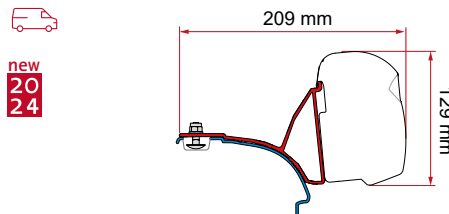

• KIT VW T5 / T6 MULTIVAN WITH RAIL

new
20
24

F43van	Quantity / Length	Item No.
Kit VW T5/T6 Multivan with Rail	1 x 12 cm 1 x 21,5 cm	98655A686 * 98655A739