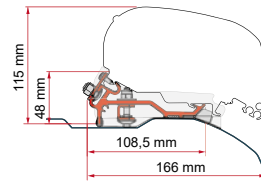

** KIT FIAT DUCATO / CITROËN JUMPER / PEUGEOT BOXER - H2

≥ 2006
H2 - L4
Low profile
Only for F80s

Brackets complete with Rain Guard Slim Kit 450cm and Cover Kit

Not suitable for vehicles with front panoramic rooflight

Quantity / Length   Item No.

Kit Fiat Ducato / Citroën Jumper / Peugeot Boxer Low Profile	2 x 26cm - 1 x 12cm	98655Z148