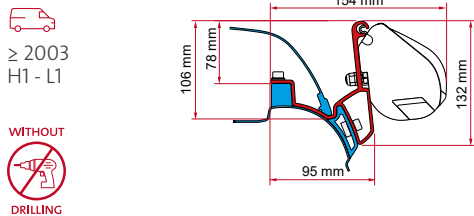

KIT VW T5 / T6 CALIFORNIA

	Quantity / Length	Item No.
Kit VW T5 / T6 California	2 x 12cm	98655-748