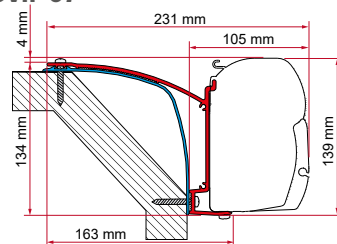

KIT LAIKA ECOVIP 07

For awnings from 4m

	Quantity / Length	Item No.
Kit Laika Ecovip 07	3 x 15cm	98655-467

● black finish brackets   * for right hand drive   ** for left and right hand drive