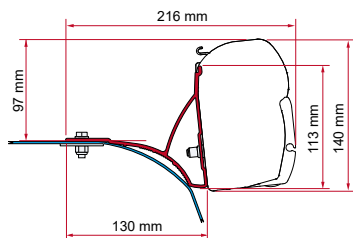

KIT FIAT DUCATO WITH ROOF RACK

≥ 2006
H2 - L2/L3

Citroën Jumper
Peugeot Boxer
≥ 2006

Quantity / Length

Item No.

Kit Fiat Ducato
with Roof Rack

3 x 12cm

98655-485