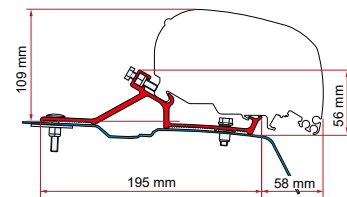

Quantity / Length Item No.

Kit Iveco Daily H2	2 x 15cm - 1 x 20cm	98655-733
--------------------	---------------------	-----------

**** KIT RENAULT MASTER H2 ≥ 2010**

≥ 2010
H2 - L2 / L3

Also for
Opel Movano
and Nissan
NV400