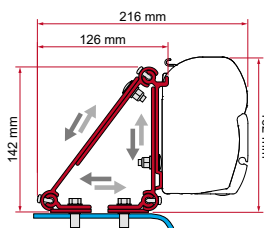

Quantity / Length   Item No.

Kit Multi   1 x 8cm   98655-011