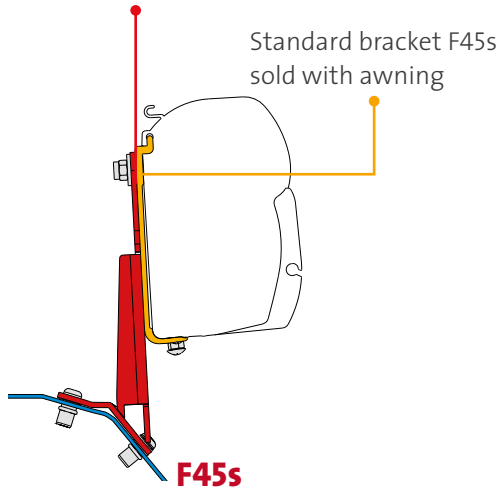

F45s for campervans / F43van

The F45s 260 and 300 awnings and the F43van awning will be equipped with the corresponding standard brackets (in yellow) as standard. The vehicle-specific brackets (in red) will no longer include the standard bracket (standard in the awning).

Dedicated bracket Kit Ford Custom Lift Roof