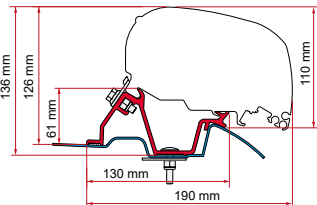

ADAPTER SPRINTER F65EAGLE

Sprinter ≥ 2006
VW Crafter ≥ 2006 ≤ 2016

Quantity / Length   Item No.

Adapter Sprinter F65eagle	1 x 400cm	98655-768 * 98655Z010