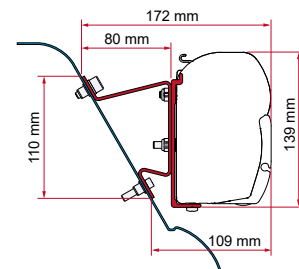

KIT MERCEDES SPRINTER H3 - SPRINTER H3 WESTFALIA - VW CRAFTER H3

H3

Mercedes / Dodge / Freightliner Sprinter ≥ 2006

VW Crafter I gen. ≥ 2006 ≤ 2016

Quantity / Length   Item No.

Kit Mercedes Sprinter H3 - Sprinter H3 Westfalia - VW Crafter H3   3 x 8cm   98655-591

● black finish brackets

* for right hand drive

** for left and right hand drive