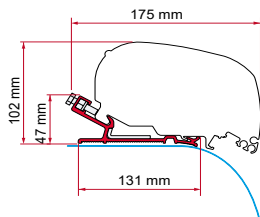

KIT AUTOCRUISE

	Quantity / Length	Item No.
Kit Autocruise	3 x 15cm	98655-420