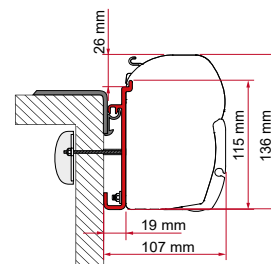

ADAPTER RAPIDO SERIE 7 - 8

Fiat 860F
Fiat Garage 860F,
870F, 890F

	Quantity / Length	Item No.
Kit Rapido Serie 7-8	2 x 8cm - 1 x 100cm	9865-222