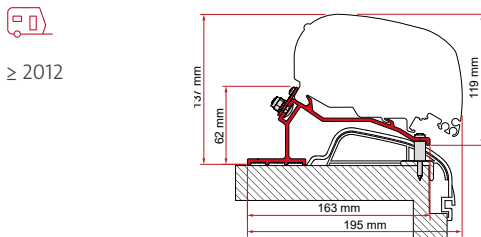

KIT HOBBY PREMIUM & ONTOUR

≥ 2012

	Quantity / Length	Item No.
Kit Hobby Premium & Ontour	2 x 25cm - 2 x 50cm	98655Z089