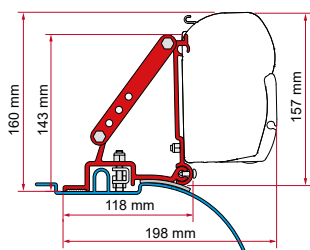

KIT FIAT DUCATO H2 - CITROËN JUMPER H2 - PEUGEOT BOXER H2

≥ 2006
H2 - L2/L3
H2 - L4 (2x)

Quantity / Length

Item No.

Kit Fiat Ducato H2
Citroën Jumper H2
Peugeot Boxer H2

2 x 8cm

98655-755