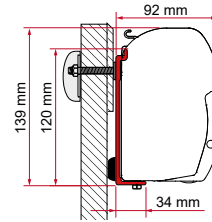

KIT CHALLENGER CHAUSSON

Eden Allegro

	Quantity / Length	Item No.
Kit Challenger Chausson	2 x 8cm - 1 x 40cm	98655-258