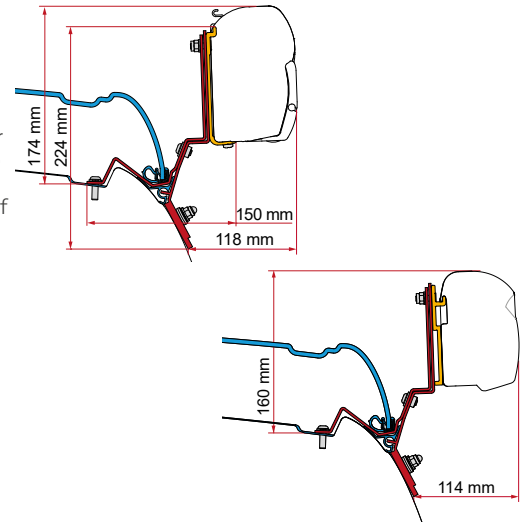

• **KIT V CLASS MARCO POLO**

≥ 2014
H1 - L2
Not suitable for Marco Polo with electric roof

Quantity / Length   Item No.

Kit V Class Marco Polo	1 x 12cm - 1 x 13cm	98655Z022