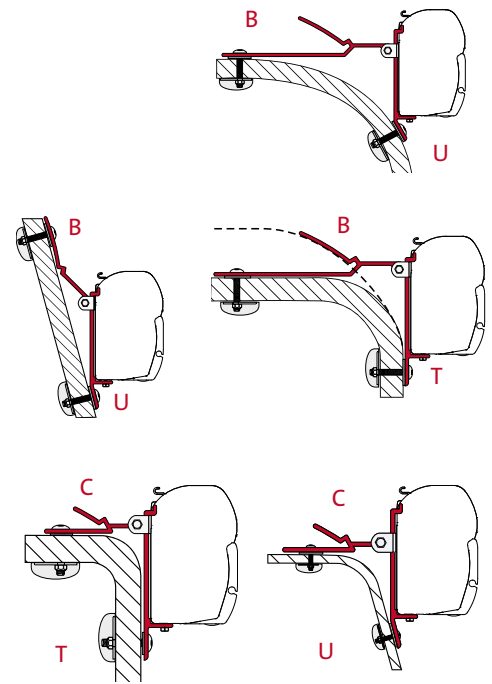

ADAPTER T / U / B / C

	Quantity	Item No.
Adapter T	1 pc	02437-01-

	Quantity	Item No.
Adapter U	1 pc	02437A01-

	Quantity	Item No.
Adapter B	1 pc	02096-01-

	Quantity	Item No.
Adapter C	1 pc	02097-01-