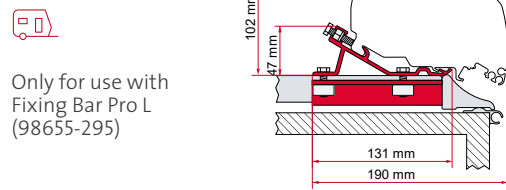

KIT FIXING BAR

Only for use with Fixing Bar Pro L (98655-295)

	Quantity / Length	Item No.
Kit Fixing Bar	3 x 20cm	98655-384