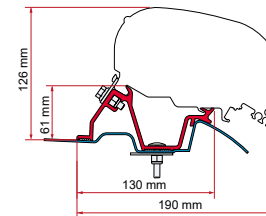

≥ 2016
H2 - L1/L2/
L3/L4
Mercedes
Sprinter/
Dodge
Sprinter/
Freightliner
Sprinter

Quantity / Length   Item No.

Kit Mercedes Sprinter / VW Crafter High Roof	1 x 12cm - 1 x 53cm - 1 x 60cm	98655-746 * 98655-889