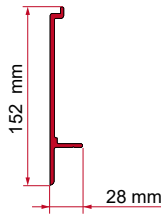

ADAPTER T / U / B / C