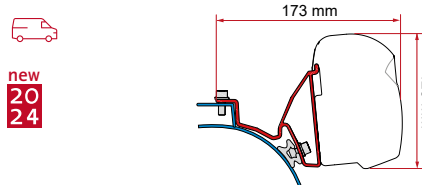

• KIT VW T5 / T6 CALIFORNIA

new
20
24

F43van	Quantity / Length	Item No.
Kit VW T5/T6 California	2 x 12 cm	98655A712