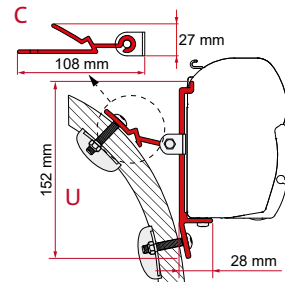

KIT HYMER S

Quantity / Length   Item No.

Kit Hymer S	3 x 8cm - 3 x 8cm	02097-01- (1pc) + 02437A01- (1pc)