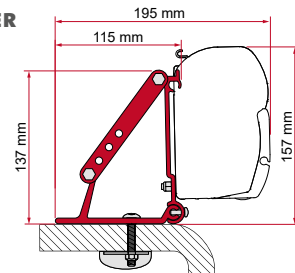

KIT ROOF ADAPTER

	Quantity / Length	Item No.
Kit Roof Adapter	3 x 8cm	98655-316