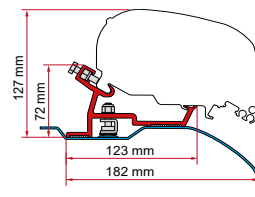

** KIT FIAT DUCATO / CITROËN JUMPER / PEUGEOT BOXER - H2

≥ 2006
H2 - L4
For F80s and F65s

Before installation, check compatibility with the front panoramic rooflight

Brackets equipped with Kit Rain Guard 400cm

Quantity / Length   Item No.

Kit Fiat Ducato / Jumper / Boxer - H2	2 x 26cm - 1 x 12cm	98655-904