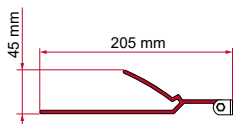

Cantidad	Código
Adapter T	1 pc	02437-01-

	Cantidad	Código
Adapter U	1 pc	02437A01-

	Cantidad	Código
Adapter B	1 pc	02096-01-

	Cantidad	Código
Adapter C	1 pc	02097-01-