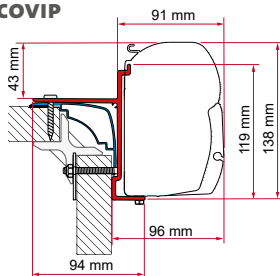

**KIT LAIKA ECOVIP - BÜRSTNER - HOBBY /
ADAPTER LAIKA ECOVIP**

	Cant. / Largo	Código
Kit Laika Ecovip - Bürstner - Hobby	3 x 15 cm - 1 x 12 cm	98655-357
Adapter Laika Ecovip	1 x 390 cm	98655-469