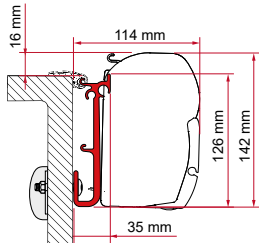

KIT CARAVAN

Cant. / Largo Código

Kit Caravan 3 x 13 cm 98655-252