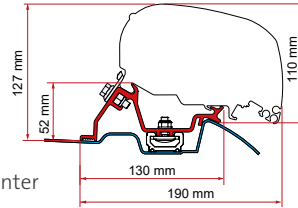

KIT MERCEDES SPRINTER - ROOF RAIL

con barras de techo
≥ 2006 ≤ 2016
H2 -L1/L2/L3
Mercedes Sprinter/
VW Crafter/
Freightliner
Sprinter/Dodge Sprinter

≥ 2016
H2 -L1/L2/
L3/L4
Mercedes Sprinter/
Freightliner
Sprinter/
Dodge Sprinter

Cant. / Largo Código

Kit Mercedes Sprinter - Roof Rail 2 x 40 cm - 1 x 12 cm 98655-772