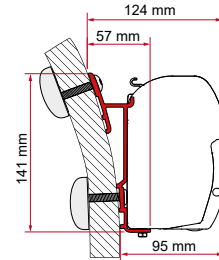

ADAPTER HYMER S-E KLASSE

Hymermobile S
Klasse 650, 740, 820
Esterel ≥ 2007

Cant. / Largo Código

Adapter Hymer S-E Klasse	1 x 400 cm	98655-249
	1 x 450 cm	98655-250