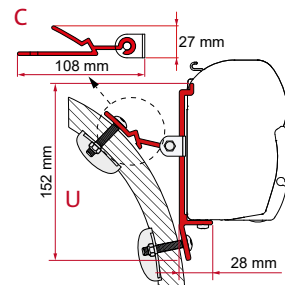

KIT HYMER S

Cant. / Largo Código

Kit Hymer S	3 x 8 cm - 3 x 8 cm	02097-01- (1 pc) + 02437A01- (1 pc)