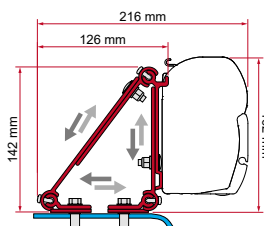

Cant. / Largo Código

Kit Multi 1 x 8 cm 98655-011