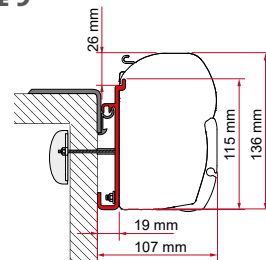

KIT RAPIDO SERIE 9

	Cant. / Largo	Código
Kit Rapido Serie 9	2 x 8 cm - 2 x 12 cm	98655-223