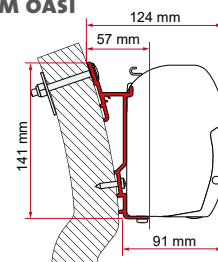

ADAPTER WINGAMM OASI

≥ 2006

Cant. / Largo Código

Adapter Wingamm Oasi	1 x 230 cm	98655-929
	1 x 300 cm	98655-930
	1 x 350 cm	98655-931