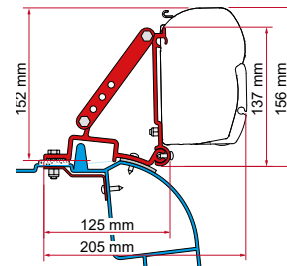

KIT RENAULT MASTER H2 - OPEL MOVANO H2 - NISSAN INTERSTAR H2

H2 - L2/L3

Renault Master
≥ 1997 ≤ 2009

Opel Movano
≥ 1998 ≤ 2010

Nissan Interstar
≥ 1998 ≤ 2011

Cant. / Largo Código

Kit Renault Master H2 - Opel Movano H2 - Nissan Interstar H2	3 x 8 cm	98655-681