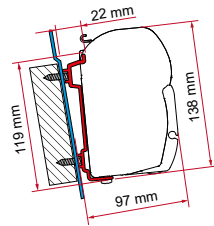

KIT FORD TRANSIT

H2 ≤ 2014
H3 ≥ 2014

Cant. / Largo Código

Kit Ford Transit 2 x 40 cm 98655-741