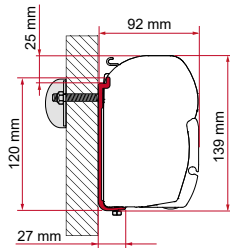

## ADAPTER AS / KIT S / KIT AS

	Cant. / Largo	Código
Adapter AS 300	1 x 300 cm	98655-503
Adapter AS 350	1 x 350 cm	98655-504
Adapter AS 400	1 x 400 cm	98655-505
Adapter AS 450	1 x 450 cm	98655-928
Kit S 120	1 x 12 cm	98655-392
Kit S 400	1 x 40 cm	98655-381
Kit AS 110 (De serie de 190 a 230 cm)	2 x 12 cm	98655Z007
Kit AS 120 (De serie de 260 a 400 cm)	2 x 12 cm - 1 x 8 cm	98655-391
Kit AS 400 (De serie de 450 a 500 cm)	2 x 40 cm - 1 x 12 cm	98655-390
Kit AS 400 L (De serie de 550 cm)	4 x 40 cm	98655-393