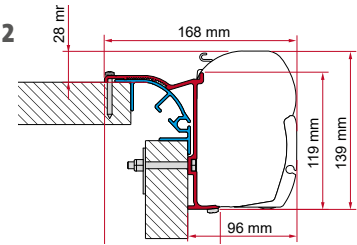

KIT BAILEY MK 2

≥ 2014

Cant. / Largo Código

Kit Bailey MK 2 3 x 15 cm 98655-946