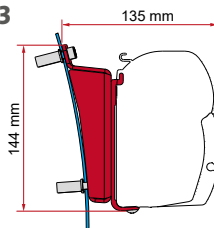

KIT FORD TRANSIT H3

L3 / L4

new
20
24

Cant. / Largo Código

Kit Ford Transit H3 2 x 25 cm 98655Z176
1 x 8 cm * 98655Z177

KIT MULTI

El único soporte modular apto para compensar la curvatura del techo de la furgoneta. Renault Master 98, Fiat Ducato, Citroën Jumper, Peugeot Boxer