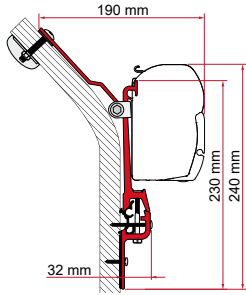

KIT ERIBA TOURING

≤ 06/2013

Cant. / Largo Código

Kit Eriba Touring 3 x 8 cm 98655-283