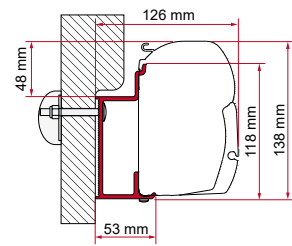

ADAPTER EURA MOBIL KARMANN

Cant. / Largo Código

Adapter Eura Mobil Karmann	1 x 350 cm	98655-764
	1 x 400 cm	98655-765
	1 x 450 cm	98655-766