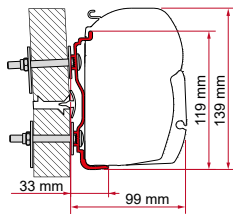

KIT / ADAPTER HYMER ≥ 2016

	Cant. / Largo	Código
Kit Hymer ≥ 2016	3 x 12 cm	98655Z059
	Cant. / Largo	Código
	1 x 300 cm	98655Z060
	1 x 350 cm	98655Z061
Adapter Hymer ≥ 2016	1 x 400 cm	98655Z062
	1 x 450 cm	98655Z063
	1 x 500 cm	98655Z064