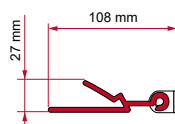

Cantidad	Código
Adapter T	1 pc	02437-01-

	Cantidad	Código
Adapter U	1 pc	02437A01-

	Cantidad	Código
Adapter B	1 pc	02096-01-

	Cantidad	Código
Adapter C	1 pc	02097-01-