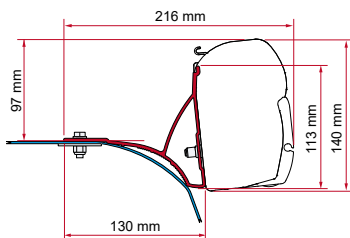

KIT FIAT DUCATO WITH ROOF RACK

≥ 2006
H2 - L2/L3

Citroën Jumper
Peugeot Boxer
≥ 2006

Cant. / Largo Código

Kit Fiat Ducato with Roof Rack	3 x 12 cm	98655-485