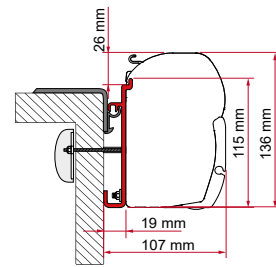

ADAPTER RAPIDO SERIE 7 - 8

Fiat 860F
Fiat Garage 860F,
870F, 890F

	Cant. / Largo	Código
Kit Rapido Serie 7-8	2 x 8 cm - 1 x 100 cm	9865-222