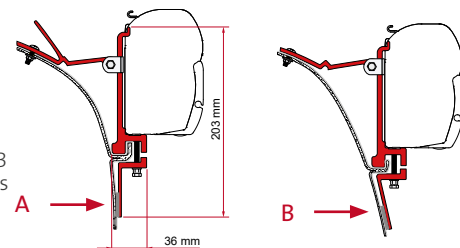

KIT VAN

Para toldos
hasta 3,50 m

Soportes A y B
suministrados
de serie en el
kit.

Ford Transit ≤ 2014 - H2
Mercedes Sprinter 208 D KB

H1-H2 Peugeot J5 Citroën C25 Fiat Ducato ≤ 1994	Cant. / Largo	Código

Kit Van	2 x 8 cm	98655-017

● soportes con acabado negro * volante a la derecha ** volante a la izquierda y a la derecha