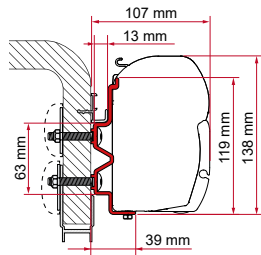

KIT / ADAPTER HYMERCAMP

* Hymercamp Swing
Starline
Hobby Van
Caravan Hobby 09

	Cant. / Largo	Código
Kit Hymercamp	3 x 12 cm	98655-278
	Cant. / Largo	Código
	1 x 300 cm	98655-277
	1 x 350 cm	98655-276
Adapter Hymercamp*	1 x 400 cm	98655-274
	1 x 450 cm	98655-275
	1 x 500 cm	98655-273