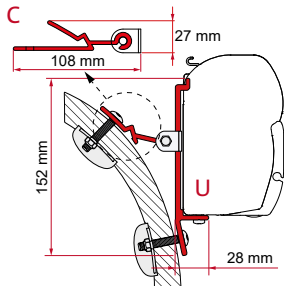

KIT VOYAGEUR

Cant. / Largo Código

Kit Voyageur	3 x 8 cm - 3 x 8 cm	02097-01- (1 pc) + 02437A01- (1 pc)