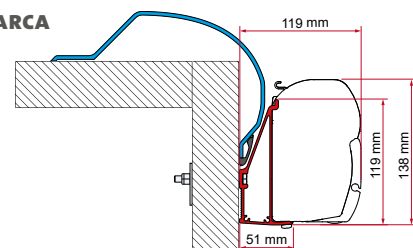

ADAPTER ARCA

	Cant. / Largo	Código
Adapter Arca	1 x 400 cm	98655-852