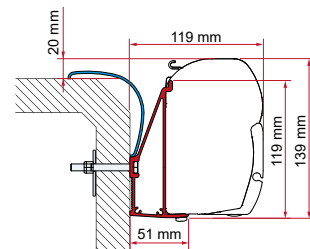

ADAPTER RAPIDO SERIE 6

	Cant. / Largo	Código
Adapter Rapido Serie 6	1 x 350 cm	98655-895
	1 x 400 cm	98655-896