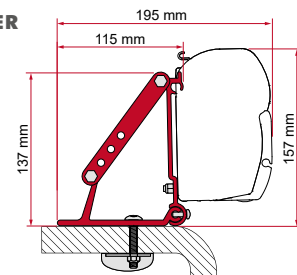

KIT ROOF ADAPTER

	Cant. / Largo	Código
Kit Roof Adapter	3 x 8 cm	98655-316