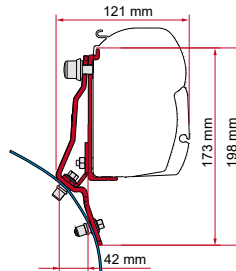

Cant. / Largo Código

Kit Fiat Ducato Renault Master	2 x 14 cm	98655-286