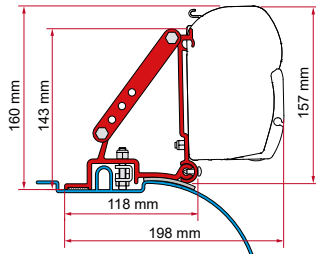

KIT FIAT DUCATO H2 - CITROËN JUMPER H2 - PEUGEOT BOXER H2

≥ 1994 ≤ 2006
H2 - L2/L3

Cant. / Largo Código

Kit Fiat Ducato H2 Citroën Jumper H2 Peugeot Boxer H2	2 x 8 cm	98655-680

KIT FIAT DUCATO - RENAULT MASTER

H1/H2

Iveco 35C13 City
(Fiat New Daily)
Renault Master ≥ 03/1998

Fiat Ducato
Peugeot J5
Citroën C25
≥ 1981 ≤ 1994