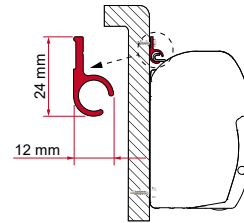

RAIL

	Cant. / Largo	Código
Rail	1 x 300 cm	02361-01A
	1 x 400 cm	02361-01C