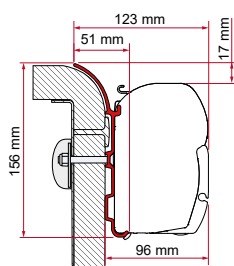

KIT BÜRSTNER

	Cant. / Largo	Código
Kit Bürstner	2 x 12 cm - 1 x 8 cm	98655-749