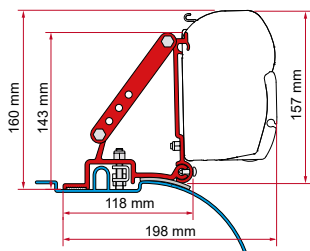

KIT FIAT DUCATO H2 - CITROËN JUMPER H2 - PEUGEOT BOXER H2

≥ 2006
H2 - L2/L3
H2 - L4 (2x)

Cant. / Largo Código

Kit Fiat Ducato H2 Citroën Jumper H2 Peugeot Boxer H2	2 x 8 cm	98655-755