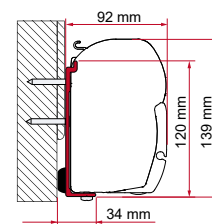

KIT FLEURETTE

	Cant. / Largo	Código
Kit Fleurette	1 x 8 cm - 2 x 12 cm	98655-082