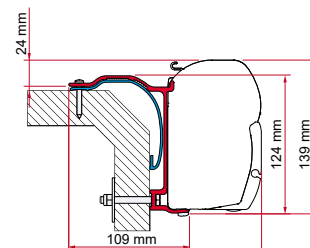

KIT LAIKA X

	Cant. / Largo	Código
Kit Laika X	3 x 15 cm	98655-761