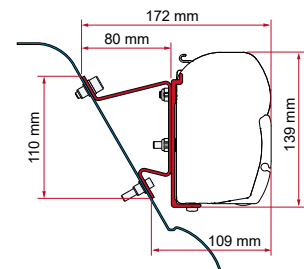

KIT MERCEDES SPRINTER H3 - SPRINTER H3 WESTFALIA - VW CRAFTER H3

H3

Mercedes / Dodge / Freightliner Sprinter ≥ 2006

VW Crafter I gen. ≥ 2006 ≤ 2016

Cant. / Largo Código

Kit Mercedes Sprinter H3 - Sprinter H3 Westfalia - VW Crafter H3 3 x 8 cm 98655-591