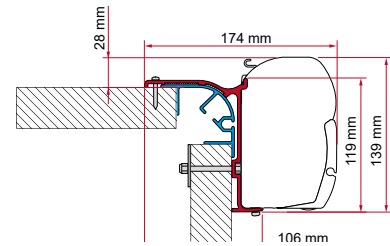

## ADAPTER AS / KIT S / KIT AS

	Cant. / Largo	Código
Adapter AS 300	1 x 300 cm	98655-503
Adapter AS 350	1 x 350 cm	98655-504
Adapter AS 400	1 x 400 cm	98655-505
Adapter AS 450	1 x 450 cm	98655-928
Kit S 120	1 x 12 cm	98655-392
Kit S 400	1 x 40 cm	98655-381
Kit AS 110 (De serie de 190 a 230 cm)	2 x 12 cm	98655Z007
Kit AS 120 (De serie de 260 a 400 cm)	2 x 12 cm - 1 x 8 cm	98655-391
Kit AS 400 (De serie de 450 a 500 cm)	2 x 40 cm - 1 x 12 cm	98655-390
Kit AS 400 L (De serie de 550 cm)	4 x 40 cm	98655-393

**KIT BAILEY MK 2**

≥ 2014

Cant. / Largo Código

Kit Bailey MK 2 3 x 15 cm 98655-946

**KIT BAILEY MK 1**

≥ 2011 ≤ 2013

Cant. / Largo Código

Kit Bailey MK 1 3 x 15 cm 98655-879