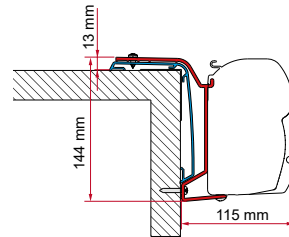

ADAPTER RAPIDO SERIE S6 ≥ 2024

new
20
24

	Cant. / Largo	Código
Adapter Rapido Serie S6 606F ≥ 2024	1 x 400 cm	98655Z173
Adapter Rapido Serie S6 686F ≥ 2024	1 x 450 cm	98655Z187
Adapter Rapido Serie S6 666F-696F ≥ 2024	1 x 500 cm	98655Z174