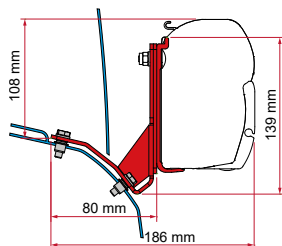

• KIT FIAT DUCATO H2 LIFT ROOF HYMERCAR / PÖSSL LIFT ROOF

≥ 2006
H2 - L2/L3/L4

Toit relevable

	Qté / Long.	Référence	Prix
Kit Fiat Ducato H2 Lift Roof - Hymercara/ Pössl Lift Roof	3 x 12 cm	98655Z028	182,00 €

KIT VAN

Pour stores
jusqu'à
3,50 m de
longueur

Etriers A et B
livrés
d'origine
avec le kit.

H1-H2
Peugeot J5
Citroën C25
Fiat Ducato ≤ 1994