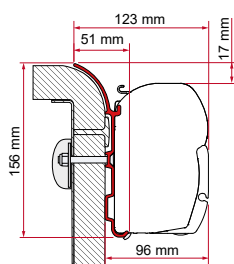

KIT BÜRSTNER

	Qté / Long.	Référence	Prix
Kit Bürstner	2 x 12 cm - 1 x 8 cm	98655-749	124,00 €