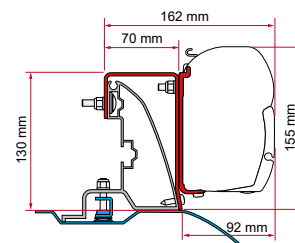

≥ 2006
H2 - L2/L3

Citroën Jumper
Peugeot Boxer
≥ 2006

	Qté / Long.	Référence	Prix
Kit Fiat Ducato - Roof Rack	3 x 12 cm	98655-485	88,00 €

KIT FIAT DUCATO H2 ROOF RAIL - ALU-LINE STYLE

≥ 2006
H2 - L2/L3

Citroën Jumper
Peugeot Boxer
≥ 2006