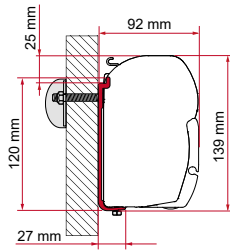

F45

ADAPTER AS / KIT S / KIT AS

	Qté / Long.	Référence	Prix
Adapter AS 300	1 x 300 cm	98655-503	188,00 €
Adapter AS 350	1 x 350 cm	98655-504	211,00 €
Adapter AS 400	1 x 400 cm	98655-505	245,00 €
Adapter AS 450	1 x 450 cm	98655-928	304,00 €
Kit S 120	1 x 12 cm	98655-392	21,00 €
Kit S 400	1 x 40 cm	98655-381	41,00 €
Kit AS 110 (standard de 190 à 230 cm)	2 x 12 cm	98655Z007	37,00 €
Kit AS 120 (standard de 260 à 400 cm)	2 x 12 cm - 1 x 8 cm	98655-391	49,00 €
Kit AS 400 (standard de 450 à 500 cm)	2 x 40 cm - 1 x 12 cm	98655-390	102,00 €
Kit AS 400 L (standard dans le 550 cm)	4 x 40 cm	98655-393	176,00 €