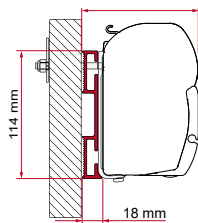

ADAPTER D

	Qté / Long.	Référence	Prix
Adapter D	1 x 8 cm	98655-021	15,00 €
	1 x 12 cm	98655-022	20,00 €