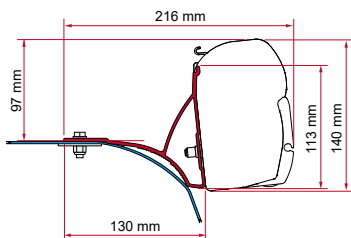

KIT FIAT DUCATO WITH ROOF RACK

≥ 2006
H2 - L2/L3

Citroën Jumper
Peugeot Boxer
≥ 2006

	Qté / Long.	Référence	Prix
Kit Fiat Ducato - Roof Rack	3 x 12 cm	98655-485	88,00 €