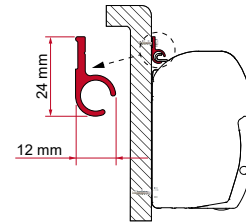

RAIL

	Qté / Long.	Référence	Prix
Rail	1 x 300 cm	02361-01A	32,00 €
	1 x 400 cm	02361-01C	40,00 €