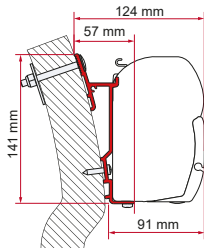

ADAPTER WINGAMM OASI

≥ 2006

Quantity / Length	Item No.
1 x 230cm	98655-929
1 x 300cm	98655-930
1 x 350cm	98655-931

Adapter Wingamm Oasi