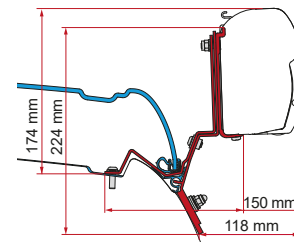

KIT V CLASS MARCO POLO

≥ 2014
H1 - L2
Not suitable for Marco Polo with electric roof

Quantity / Length

Item No.

Kit V Class
Marco Polo

1 x 12cm -
1 x 13cm

98655Z022