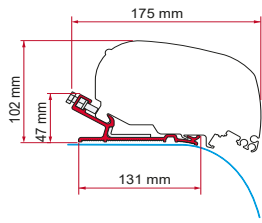

1 x 450cm

98655Z085

1 x 490cm

98655Z086

● black finish brackets      \* for right hand drive      \*\* for left and right hand drive

**KIT AUTOCRUISE**

Quantity / Length

Item No.