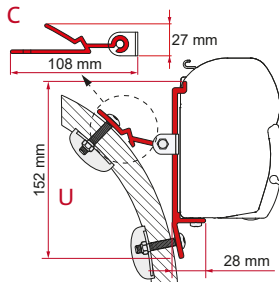

KIT HYMER S

Quantity / Length

Item No.

Kit Hymer S

3 x 8cm -
3 x 8cm

02097-01- (1pc) +
02437A01- (1pc)