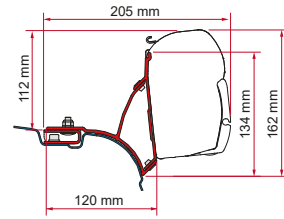

KIT VW T5 / T6 MULTIVAN TRANSPORTER

≥ 2003 H1 - L1

VW T5 / T6 Transporter / Caravelle / Multivan

Without "C" roof rail

Quantity / Length   Item No.

Kit VW T5 / T6 Multivan Transporter   2 x 21,5cm   98655-647
Kit VW T5 / T6 Multivan Transporter   2 x 21,5cm   * 98655-648