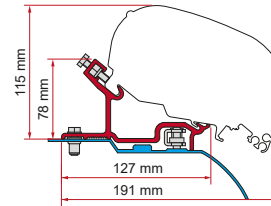

Quantity / Length

Item No.

Kit Fiat Ducato / Jumper / Boxer - H2

2 x 26cm -  
1 x 12cm

98655-904

**KIT FIAT DUCATO / CITROËN JUMPER / PEUGEOT BOXER - H3**

≥ 2006  
H3 - L3 / L4

Quantity / Length