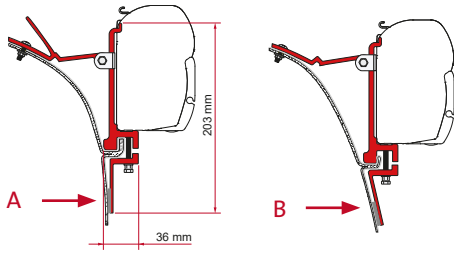

## ADAPTER ARCA

	Quantity / Length	Item No.
Adapter Arca	1 x 400cm	98655-852

● black finish brackets

\* for right hand drive

\*\* for left and right hand drive

**ADAPTER T / U / B / C**

	Quantity	Item No.
Adapter T	1 pc	02437-01-

2 x 14cm

98655-286

**KIT VAN**

For awnings up to 3.50m long

Both A and B brackets are delivered as standard with the kit.

H1-H2  
Peugeot J5  
Citroën C25  
Fiat Ducato ≤ 1994

Ford Transit ≤ 2014 - H2  
Mercedes Sprinter 208 D KB