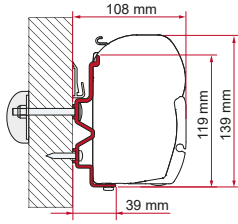

ADAPTER RAPIDO SERIE 9dF - 9M - 10

≥ 2011

Quantity / Length	Item No.
1 x 350cm	98655-916
1 x 400cm	98655-917
1 x 450cm	98655-918

Adapter Rapido Serie 9dF - 9M - 10