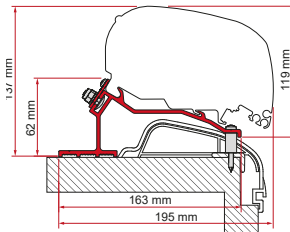

KIT HOBBY PREMIUM & ONTOUR

≥ 2012

Quantity / Length

Item No.

Kit Hobby
Premium & Ontour

2 x 25cm -
2 x 50cm

98655Z089