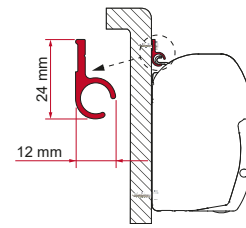

RAIL

	Quantity / Length	Item No.
Rail	1 x 300cm	02361-01A
	1 x 400cm	02361-01C