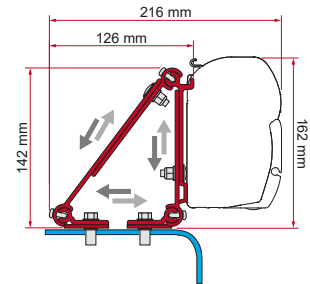

Quantity / Length

Item No.

Kit Multi

1 x 8cm

98655-011