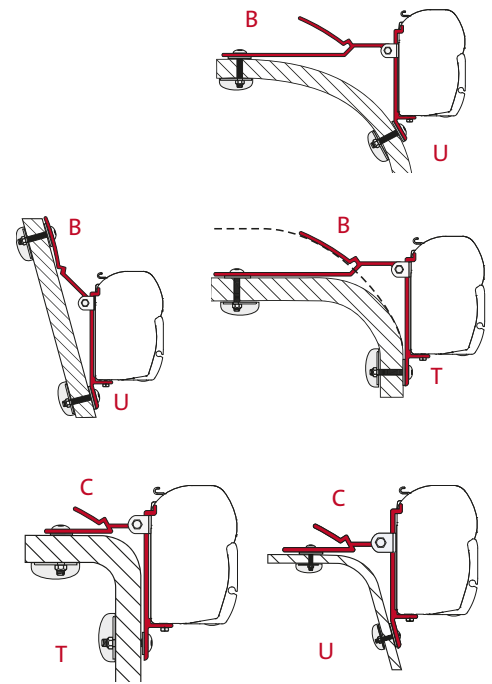

## ADAPTER ARCA

	Quantity / Length	Item No.
Adapter Arca	1 x 400cm	98655-852

● black finish brackets

\* for right hand drive

\*\* for left and right hand drive

**ADAPTER T / U / B / C**

	Quantity	Item No.
Adapter T	1 pc	02437-01-