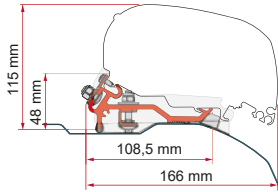

** KIT FIAT DUCATO / CITROËN JUMPER / PEUGEOT BOXER

≥ 2006
H2 - L2 / L3
Low profile
Only for F80s

new
2023

Brackets complete with Rain Guard Slim Kit 450cm and Cover Kit

Not suitable for vehicles with front panoramic rooflight

Quantity / Length

Item No.

Kit Fiat Ducato / Citroën Jumper / Peugeot Boxer Low Profile

1 x 20cm -
1 x 15cm -
1 x 12cm

98655Z149
● 98655Z150