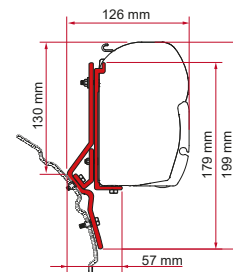

KIT VW T4 - VW T4 LIFT ROOF

≥ 1990 ≤ 2003 H1 - L1/L2

Also for models with lift roof

Quantity / Length   Item No.

Kit VW T4 - VW T4 Lift Roof   2 x 14cm   98655-292