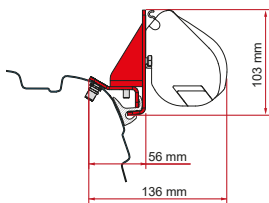

• KIT COMBI RAIL BRACKET

new
2023

Also for models with lift roof

Quantity / Length   Item No.

Kit Combi Rail Bracket (Rail Brandrup - Vamoose)   2 x 8cm   ** 98655Z154