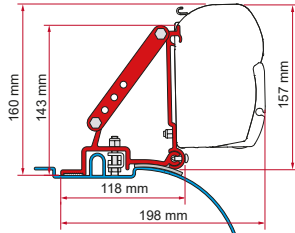

KIT FIAT DUCATO H2 - CITROËN JUMPER H2 - PEUGEOT BOXER H2

≥ 1994 ≤ 2006
H2 - L2/L3

Quantity / Length

Item No.

Kit Fiat Ducato H2
Citroën Jumper H2
Peugeot Boxer H2

2 x 8cm

98655-680