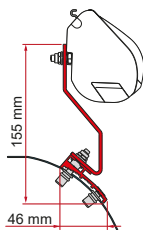

• KIT VW CADDY MAXI LIFT ROOF

≥ 2016
H1 - L1

Quantity / Length   Item No.

Kit VW Caddy Maxi Lift Roof   2 x 12cm   ** 98655Z109