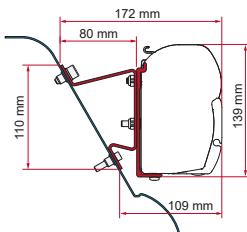

KIT MERCEDES SPRINTER H3 - SPRINTER H3 WESTFALIA - VW CRAFTER H3

H3

Mercedes / Dodge / Freightliner Sprinter ≥ 2006

VW Crafter I gen. ≥ 2006 ≤ 2016

Quantity / Length   Item No.

Kit Mercedes Sprinter H3 - Sprinter H3 Westfalia - VW Crafter H3   3 x 8cm   98655-591