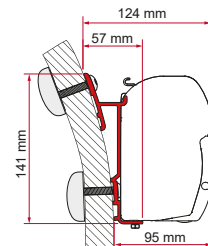

ADAPTER HYMER S-E KLASSE

Hymermobile S Klasse 650, 740, 820 Esterel ≥ 2007

Quantity / Length

Item No.

Adapter Hymer S-E Klasse

1 x 400cm

98655-249

1 x 450cm

98655-250

● black finish brackets

* for right hand drive

** for left and right hand drive