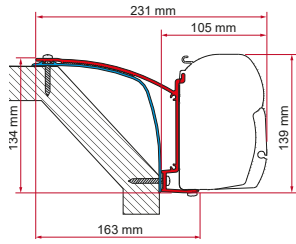

KIT LAIKA ECOVIP 07

For awnings from 4m

Quantity / Length

Item No.

Kit Laika Ecovip 07

3 x 15cm

98655-467