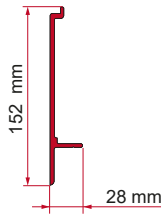

## ADAPTER ARCA

	Quantity / Length	Item No.
Adapter Arca	1 x 400cm	98655-852

● black finish brackets

\* for right hand drive

\*\* for left and right hand drive

**ADAPTER T / U / B / C**

	Quantity	Item No.
Adapter T	1 pc	02437-01-