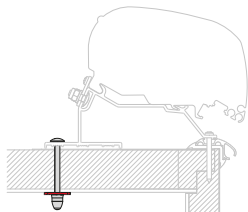

**KIT CARAVAN STANDARD**

Quantity / Length

Item No.

Kit Caravan Standard	2 x 50cm - 2 x 30cm	98655-657
----------------------	---------------------	-----------

**KIT LMC ADAPTER CARAVAN ROOF**

Kit consisting of 4 plates, screws & nuts enabling the installation of the F80s awning to LMC caravans using the Kit or Adapter Caravan Roof