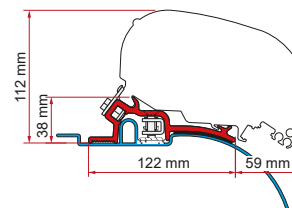

Quantity / Length

Item No.

Kit Fiat Ducato / Citroën Jumper / Peugeot Boxer - H2 - ≤ 2006

2 x 20cm

98655-373

**KIT FIAT DUCATO / CITROËN JUMPER / PEUGEOT BOXER H2 - ≤ 06**

≥ 1994 ≤ 2006  
H2 - L2 / L3  
Low profile bracket