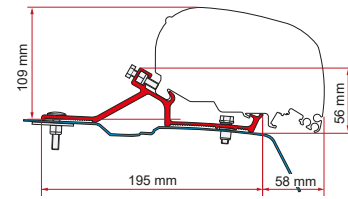

** KIT RENAULT MASTER H2 ≥ 2010

≥ 2010
H2 - L2 / L3

Also for
Opel Movano
and Nissan
NV400