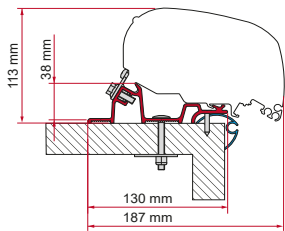

**KIT CARAVAN STANDARD**

Quantity / Length

Item No.

Kit Caravan Standard	2 x 50cm - 2 x 30cm	98655-657
----------------------	---------------------	-----------

**KIT LMC ADAPTER CARAVAN ROOF**

Kit consisting of 4 plates, screws & nuts enabling the installation of the F80s awning to LMC caravans using the Kit or Adapter Caravan Roof