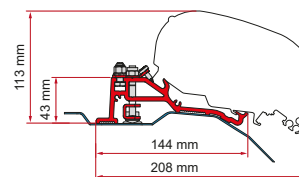

Item No.

Kit Fixing Bar

3 x 20cm

98655-384

**\*\* KIT DUCATO H2 SKYROOF**

new  
2023

bracket required if the vehicle is equipped with a panoramic rooflight

Quantity / Length