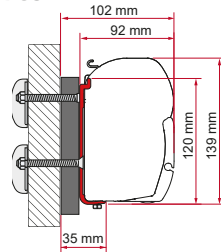

KIT DETHLEFFS GLOBEBUS

Quantity / Length

Item No.

Kit Dethleffs Globebus

3 x 12cm

98655-730