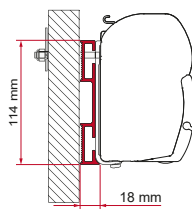

ADAPTER D

	Quantity / Length	Item No.
Adapter D	1 x 8cm	98655-021
	1 x 12cm	98655-022