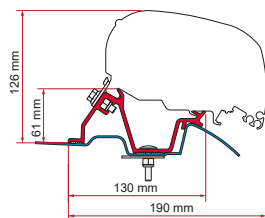

KIT MERCEDES SPRINTER / VW CRAFTER HIGH ROOF

≥ 2006 ≤ 2016
H2 - L1/L2/L3/L4
Mercedes Sprinter/
VW Crafter/
Dodge Sprinter/
Freightliner Sprinter

≥ 2016
H2 - L1/L2/L3/L4
Mercedes
Sprinter/ Dodge
Sprinter/
Freightliner
Sprinter

Quantity / Length

Item No.

Kit Mercedes Sprinter / VW Crafter High Roof	1 x 12cm - 1 x 53cm - 1 x 60cm	98655-746 * 98655-889