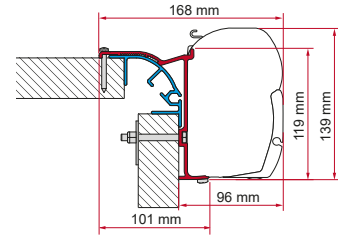

## ADAPTER AS / KIT S / KIT AS

	Quantity / Length	Item No.
Adapter AS 300	1 x 300cm	98655-503
Adapter AS 350	1 x 350cm	98655-504
Adapter AS 400	1 x 400cm	98655-505
Adapter AS 450	1 x 450cm	98655-928
Kit S 120	1 x 12cm	98655-392
Kit S 400	1 x 40cm	98655-381
Kit AS 110 (Standard from 190 to 230cm)	2 x 12cm	98655Z007
Kit AS 120 (Standard from 260 to 400cm)	2 x 12cm - 1 x 8cm	98655-391
Kit AS 400 (Standard from 450 to 500cm)	2 x 40cm - 1 x 12cm	98655-390
Kit AS 400 L (Standard from 550cm)	4 x 40cm	98655-393

## ADAPTER ARCA

	Quantity / Length	Item No.
Adapter Arca	1 x 400cm	98655-852

● black finish brackets

\* for right hand drive

\*\* for left and right hand drive

**ADAPTER T / U / B / C**

	Quantity	Item No.
Adapter T	1 pc	02437-01-

**KIT BAILEY MK 1**

≥ 2011 ≤ 2013

Quantity / Length	Item No.
3 x 15cm	98655-879

Kit Bailey MK 1

**KIT BAILEY MK 2**

≥ 2014

Quantity / Length	Item No.
3 x 15cm	98655-946

Kit Bailey MK 2