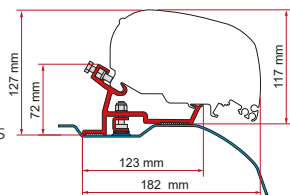

** KIT FIAT DUCATO / CITROËN JUMPER / PEUGEOT BOXER - H2

≥ 2006
H2 - L2 / L3
For F80s and F65s

Before installation, check compatibility with the front panoramic rooflight

Brackets equipped with Kit Rain Guard 300cm

Quantity / Length

Item No.

Kit Fiat Ducato / Citroën Jumper / Peugeot Boxer

1 x 20cm -
1 x 15cm -
1 x 12cm

98655Z101
● 98655Z102