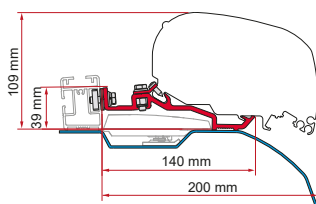

** KIT SMART CLAMP DUCATO

≥ 2006
H2 - L2 / L3 / L4
F80s

Quantity / Length

Item No.

Kit Smart Clamp Ducato

2 x 20cm -
2 x 12cm

98655Z097