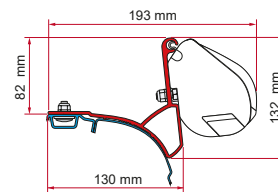

KIT VW T5 / T6 MULTIVAN TRANSPORTER

≥ 2003
H1 - L1/L2

Installation on rail. For the Transporter version the rail is optional: contact the VW dealer to obtain the rail.

Quantity / Length   Item No.

Kit VW T5 / T6 Multivan/Transporter   2 x 12cm   98655-747