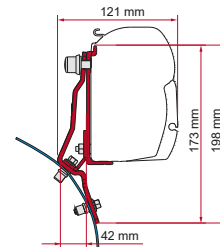

Quantity / Length

Item No.

Kit Fiat Ducato
Renault Master

2 x 14cm

98655-286