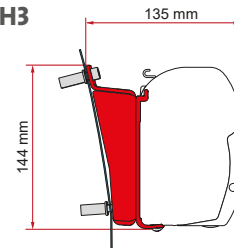

KIT FORD TRANSIT H3

H3 - L3

new
2023

Quantity / Length	Item No.
2 x 40cm - 1 x 8cm	98655Z146

Kit Ford Transit H3