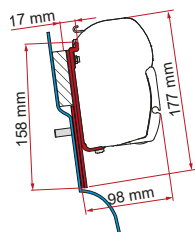

KIT FORD CUSTOM NUGGET HIGH ROOF

≥ 2015
H2 - L2

Quantity / Length

Item No.

Kit Ford Custom Nugget - High Roof

2 x 12cm

98655Z023