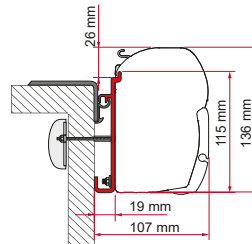

ADAPTER RAPIDO SERIE 7 - 8

Fiat 860F
Fiat Garage 860F,
870F, 890F

	Quantity / Length	Item No.
Kit Rapido Serie 7-8	2 x 8cm - 1 x 100cm	9865-222