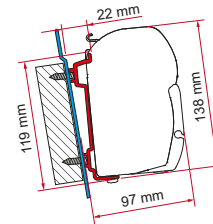

KIT FORD TRANSIT

H2 ≤ 2014
H3 ≥ 2014

Quantity / Length	Item No.
2 x 40cm	98655-741

Kit Ford Transit