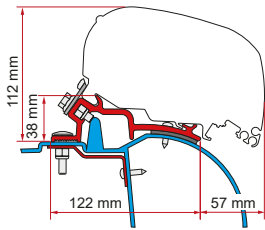

KIT RENAULT MASTER H2

≥ 1997 ≤ 2009
H2 - L2 / L3

Also for
Opel Movano
≥ 1998 ≤ 2010
Nissan Interstar
≥ 1998 ≤ 2011

Quantity / Length

Item No.

Kit Renault Master H2	2 x 29cm - 1 x 12cm	98655-468