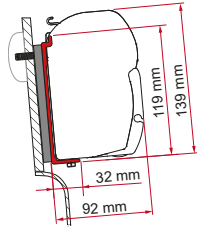

KIT HIGH ROOF ADAPTER WESTFALIA

Quantity / Length   Item No.

Kit High Roof Adapter Westfalia   2 x 12cm   98655-317