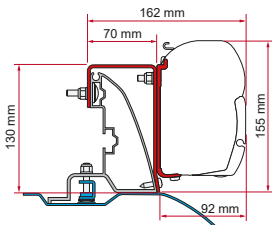

KIT FIAT DUCATO H2 ROOF RAIL - ALU-LINE STYLE

≥ 2006
H2 - L2/L3

Citroën Jumper
Peugeot Boxer
≥ 2006

Quantity / Length

Item No.

Kit Fiat Ducato H2 Roof
Rail Alu-line Style

3 x 12cm

98655-625