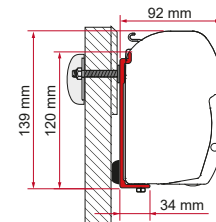

KIT CHALLENGER CHAUSSON

Eden Allegro

	Quantity / Length	Item No.
Kit Challenger Chausson	2 x 8cm - 1 x 40cm	98655-258