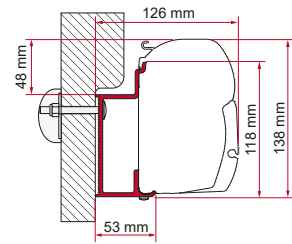

ADAPTER EURA MOBIL KARMANN

Quantity / Length

Item No.

Adapter Eura Mobil Karmann

1 x 350cm

98655-764

1 x 400cm

98655-765

1 x 450cm

98655-766