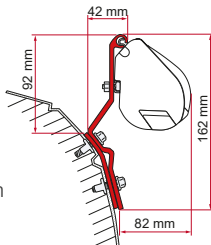

● **KIT VW T4 / VW T4 LIFT ROOF**

≥ 1990 ≤ 2003
H1 - L1/L2

Also for models with lift roof

Quantity / Length   Item No.

Kit VW T4 Lift Roof	2 x 8cm	98655-111