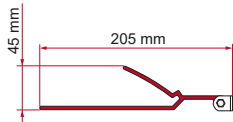

Quantity	Item No.
Adapter T	1 pc	02437-01-

	Quantity	Item No.
Adapter U	1 pc	02437A01-

	Quantity	Item No.
Adapter B	1 pc	02096-01-

	Quantity	Item No.
Adapter C	1 pc	02097-01-