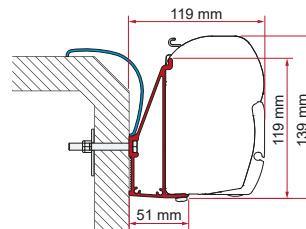

ADAPTER RAPIDO SERIE 6

	Quantity / Length	Item No.
Adapter Rapido Serie 6	1 x 350cm	98655-895
	1 x 400cm	98655-896