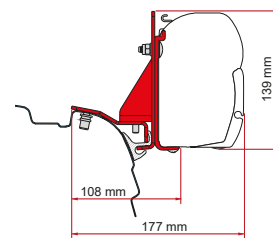

KIT VW T5 / T6 MULTIRAIL REIMO

new 2023

≥ 2003 H1 - L1

VW T5 / T6 Transporter / Caravelle / Multivan

Also for models with lift roof

Quantity / Length   Item No.

Kit VW T5 / T6 Multirail Reimo   2 x 8cm   ** 98655Z156