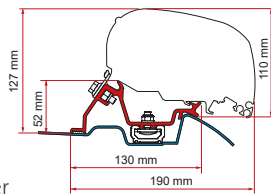

KIT MERCEDES SPRINTER - ROOF RAIL

with Roof Rail

≥ 2006 ≤ 2016
H2 - L1/L2/L3
Mercedes Sprinter/
VW Crafter/
Freightliner
Sprinter/Dodge Sprinter

≥ 2016
H2 - L1/L2/L3/L4
Mercedes
Sprinter/
Freightliner
Sprinter/Dodge
Sprinter

Quantity / Length

Item No.

Kit Mercedes Sprinter with Roof Rail	2 x 40cm - 1 x 12cm	98655-772