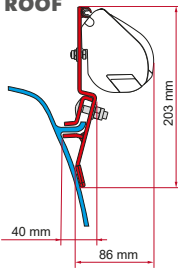

● **KIT VW T3 / T3 LIFT ROOF**

≥ 1979 ≤ 1990
H1

Also for models with lift roof

Quantity / Length   Item No.

Kit VW T3/T3 Lift Roof	2 x 8cm	98655Z115

● **KIT MERCEDES VIANO / MARCO POLO / VITO / V CLASS**

H1 - L2
Viano Vito II: ≥ 2003 ≤ 2013
Viano Vito II Marco Polo:
≥ 2003 ≤ 2013
only with manual roof
V Class Vito III - Long: ≥ 2014