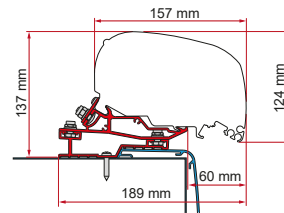

ADAPTER RAPIDO C55i C86i

new
20
23

Quantity / Length

Item No.

Adapter Rapido C55i C86i

1 x 500cm

98655Z138