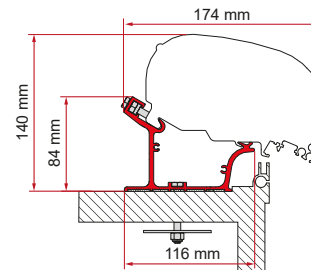

ADAPTER / KIT ADRIA CARAVAN

≥ 2015

new
20
23

Quantity / Length

Item No.

Kit Adria Caravan	2 x 50cm + 2 x 27cm	98655Z140
Adapter Adria Caravan 450 *	450cm	98655Z141
Adapter Adria Caravan 500 *	500cm	98655Z142
Adapter Adria Caravan 550 *	550cm	98655Z143
Adapter Adria Caravan 600 *	600cm	98655Z144

* without drilling

● black finish brackets

* for right hand drive

** for left and right hand drive