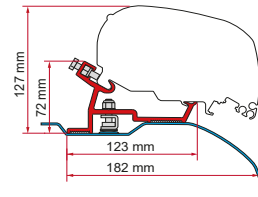

** KIT FIAT DUCATO / CITROËN JUMPER / PEUGEOT BOXER - H2

≥ 2006
H2 - L4
For F80s and F65s

Before installation, check compatibility with the front panoramic rooflight

Brackets equipped with Kit Rain Guard 400cm

Quantity / Length

Item No.

Kit Fiat Ducato / Jumper / Boxer - H2

2 x 26cm -
1 x 12cm

98655-904