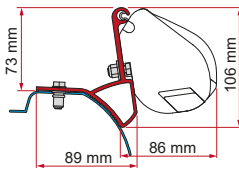

KIT RENAULT TRAFIC / OPEL VIVARO / FIAT TALENTO / NV300 / RAPIDO MIRANDE S

≥ 2014 ≤ 2018
H1 - L1/L2
Opel/ Vauxhall Vivaro B

≥ 2014
H1 - L1/L2
Renault Trafic/ Nissan
Nv300/ Fiat Talento

≥ 2015
H1 - L1
Renault Trafic
Dreamer
Mirande S/
Campereve
Mirande S

Quantity / Length   Item No.

Kit Renault Trafic / Opel Vivaro / Fiat Talento / NV300 / Rapido Mirande S	2 x 12cm	98655Z020

• KIT NISSAN NV200

H1 - L1

Nissan NV 200 ≥ 2009
Nissan Evalia ≥ 2010
Mitsubishi Delica V ≥ 2007

WITHOUT

Quantity / Length   Item No.

Kit Nissan NV200	3 x 8cm	98655Z026