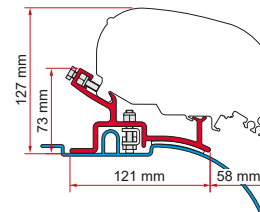

Item No.

Kit Fiat Ducato / Citroën Jumper / Peugeot Boxer - H3

1 x 20cm -  
1 x 25cm -  
1 x 35cm

98655-656

**KIT FIAT DUCATO / CITROËN JUMPER / PEUGEOT BOXER H2 - ≤ 06**

≥ 1994 ≤ 2006  
H2 - L2 / L3  
High profile bracket