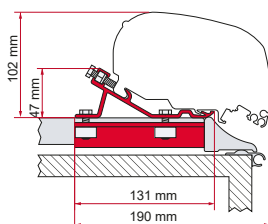

Quantity / Length

Item No.

Adapter Ford Transit H3

1 x 400cm

98655Z108

**KIT FIXING BAR**

Only for use with  
Fixing Bar Pro L  
(98655-295)

Quantity / Length