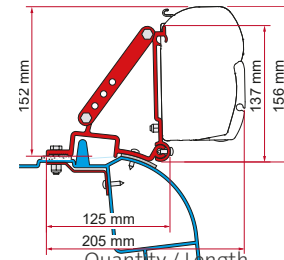

KIT RENAULT MASTER H2 - OPEL MOVANO H2 - NISSAN INTERSTAR H2

H2 - L2/L3

Renault Master
≥ 1997 ≤ 2009
Opel Movano
≥ 1998 ≤ 2010
Nissan Interstar
≥ 1998 ≤ 2011

Quantity / Length

Item No.

Kit Renault Master H2 -
Opel Movano H2 -
Nissan Interstar H2

3 x 8cm

98655-681