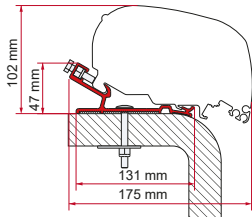

ADAPTER HYMER

Quantity / Length

Item No.

Adapter Hymer	1 x 290cm	98655-932
	1 x 320cm	98655-933
	1 x 340cm	98655-934
	1 x 370cm	98655-935
	1 x 400cm	98655-936
	1 x 450cm	98655-937
	1 x 490cm	98655-938
	1 x 550cm	98655Z132
1 x 600cm	98655Z133