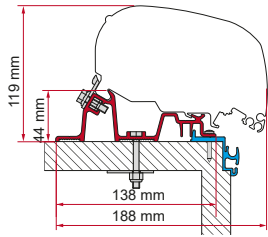

KIT HOBBY EXCELLENT

Quantity / Length

Item No.

Kit Hobby Excellent

2 x 50cm -
2 x 30cm

98655-662