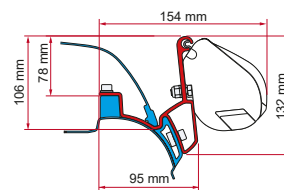

KIT VW T5 / T6 CALIFORNIA

≥ 2003
H1 - L1

Quantity / Length   Item No.

Kit VW T5 / T6 California   2 x 12cm   98655-748

- black finish brackets
- for right hand drive
- ** for left and right hand drive