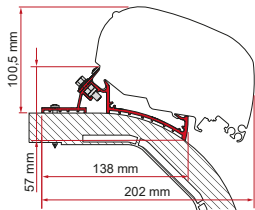

KIT ARCA MOBILVETTA K-YACHT

Quantity / Length

Item No.

Kit Arca Mobilvetta K-Yacht

3 x 15cm

98655Z079