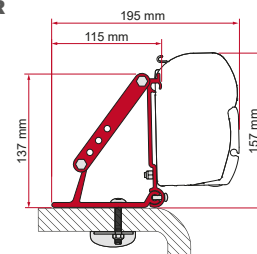

KIT ROOF ADAPTER

	Quantity / Length	Item No.
Kit Roof Adapter	3 x 8cm	98655-316