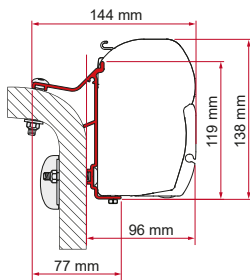

KIT / ADAPTER HYMER / VAN B2

*Hymermobile B
Classic B
Klasse
Starline

	Quantity / Length	Item No.
Kit Hymer / Van B2	2 x 8cm - 2 x 35cm	98655-243
	1 x 350cm	98655-244
Adapter Hymer / Van B2*	1 x 400cm	98655-245
	1 x 450cm	98655-246