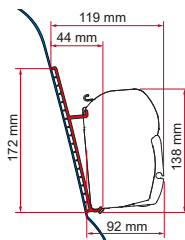

KIT FIBERGLASS ROOF

Quantity / Length   Item No.

Kit Fiberglass Roof   2 x 40cm   98655-744