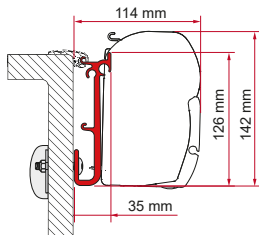

## ADAPTER AS / KIT S / KIT AS

	Quantity / Length	Item No.
Adapter AS 300	1 x 300cm	98655-503
Adapter AS 350	1 x 350cm	98655-504
Adapter AS 400	1 x 400cm	98655-505
Adapter AS 450	1 x 450cm	98655-928
Kit S 120	1 x 12cm	98655-392
Kit S 400	1 x 40cm	98655-381
Kit AS 110 (Standard from 190 to 230cm)	2 x 12cm	98655Z007
Kit AS 120 (Standard from 260 to 400cm)	2 x 12cm - 1 x 8cm	98655-391
Kit AS 400 (Standard from 450 to 500cm)	2 x 40cm - 1 x 12cm	98655-390
Kit AS 400 L (Standard from 550cm)	4 x 40cm	98655-393

## ADAPTER ARCA

	Quantity / Length	Item No.
Adapter Arca	1 x 400cm	98655-852

● black finish brackets

\* for right hand drive

\*\* for left and right hand drive

**ADAPTER T / U / B / C**

	Quantity	Item No.
Adapter T	1 pc	02437-01-

Adapter Wingamm Oasi

**KIT ERIBA TOURING**

≤ 06/2013

Quantity / Length	Item No.
3 x 8cm	98655-283

Kit Eriba Touring

**KIT CARAVAN**

Quantity / Length	Item No.
3 x 13cm	98655-252

Kit Caravan