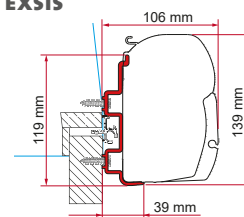

ADAPTER HYMER EXSIS

≤ 2005

	Quantity / Length	Item No.
Adapter Hymer Exsis	1 x 300cm	98655-688

- black finish brackets
- for right hand drive
- ** for left and right hand drive