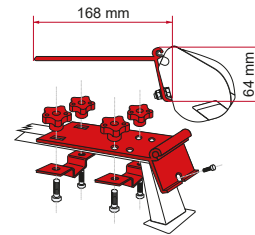

• KIT STANDARD

Installation on Roof Rails

Quantity / Length   Item No.

Kit Standard	2 x 8cm	98655-142