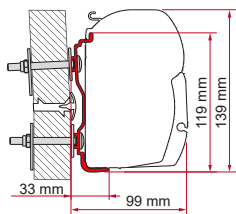

KIT / ADAPTER HYMER ≥ 2016

	Quantity / Length	Item No.
Kit Hymer ≥ 2016	3 x 12cm	98655Z059
	Quantity / Length	Item No.
	1 x 300cm	98655Z060
	1 x 350cm	98655Z061
Adapter Hymer ≥ 2016	1 x 400cm	98655Z062
	1 x 450cm	98655Z063
	1 x 500cm	98655Z064