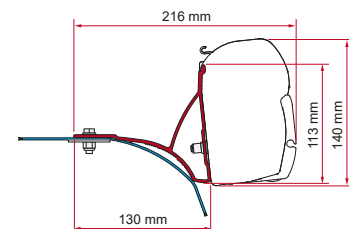

KIT FIAT DUCATO WITH ROOF RACK

≥ 2006
H2 - L2/L3

Citroën Jumper
Peugeot Boxer
≥ 2006

Quantity / Length	Item No.
3 x 12cm	98655-485

Kit Fiat Ducato with Roof Rack

● black finish brackets

* for right hand drive

** for left and right hand drive