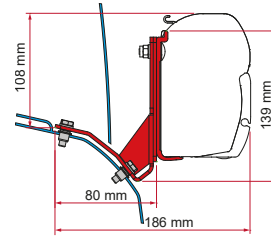

• KIT FIAT DUCATO H2 LIFT ROOF HYMYRCAR / PÖSSL LIFT ROOF

≥ 2006
H2 - L2/L3/L4

Quantity / Length

Item No.

Kit Fiat Ducato H2 Lift
Roof- Hymyrcar
Pössl Lift Roof

3 x 12cm

98655Z028