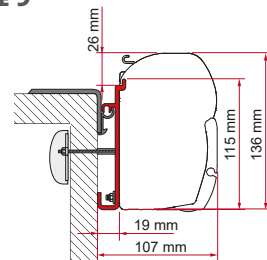

KIT RAPIDO SERIE 9

	Quantity / Length	Item No.
Kit Rapido Serie 9	2 x 8cm - 2 x 12cm	98655-223