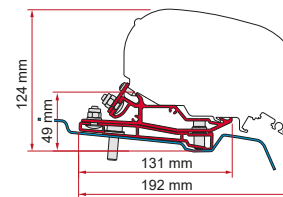

Item No.

Kit Hobby Caravan

2 x 27cm - 2 x 60cm

98655Z065

**ADAPTER FORD TRANSIT H3**

≥ 2014  
H3 - L4

MK8

Check the position of the antenna on the vehicle before purchase and installation