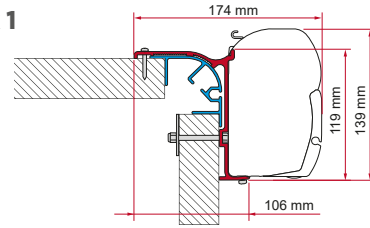

KIT BAILEY MK 1

≥ 2011 ≤ 2013

Quantity / Length	Item No.
3 x 15cm	98655-879

Kit Bailey MK 1