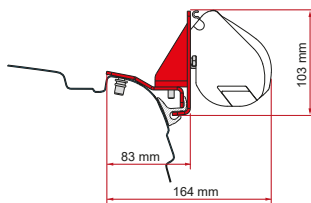

• KIT VW T5 / T6 MULTIRAIL REIMO

new
2023

Also for models with lift roof

Quantity / Length   Item No.

Kit VW T5 / T6 Multirail Reimo   2 x 8cm   ** 98655Z155