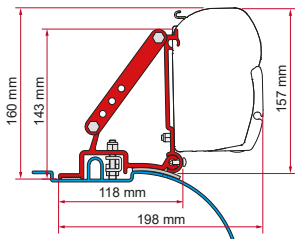

KIT FIAT DUCATO H2 - CITROËN JUMPER H2 - PEUGEOT BOXER H2

≥ 2006
H2 - L2/L3
H2 - L4 (2x)

Quantity / Length

Item No.

Kit Fiat Ducato H2
Citroën Jumper H2
Peugeot Boxer H2

2 x 8cm

98655-755

KIT MULTI

The only modular bracket fitted to compensate the curved roof of the vehicle. Renault Master 98, Fiat Ducato, Citroën Jumper, Peugeot Boxer