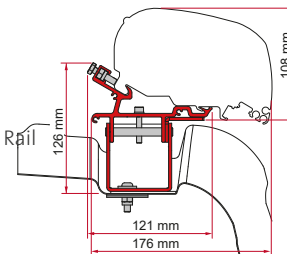

Quantity / Length

Item No.

Kit Mercedes Sprinter with Roof Rail	2 x 40cm - 1 x 12cm	98655-772
---	------------------------	-----------

**• KIT VW CRAFTER H3**

≥ 2017

Man Tge

Without Roof Rail

Quantity / Length