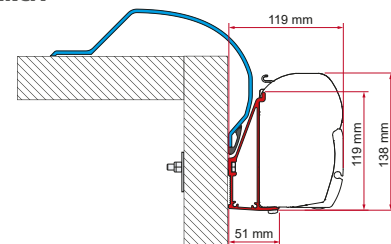

ADAPTER ARCA

	Quantity / Length	Item No.
Adapter Arca	1 x 400cm	98655-852

● black finish brackets

* for right hand drive

** for left and right hand drive