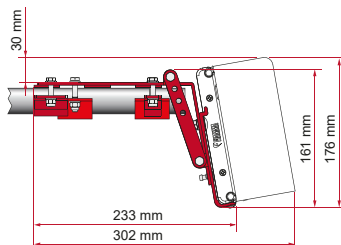

KIT ROOF RAIL

Rail max width
5,5cm
Min. 2 Kits
to install an
awning

Quantity / Length

Item No.

Kit Roof Rail

1 x 12cm

98655-770