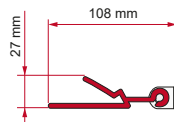

Quantity	Item No.
Adapter T	1 pc	02437-01-

	Quantity	Item No.
Adapter U	1 pc	02437A01-

	Quantity	Item No.
Adapter B	1 pc	02096-01-

	Quantity	Item No.
Adapter C	1 pc	02097-01-