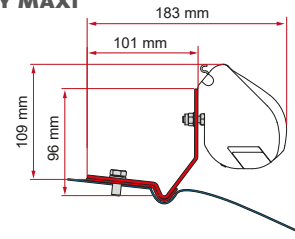

• KIT VW CADDY MAXI

≥ 2016
H1 - L1

Quantity / Length   Item No.

Kit VW Caddy Maxi   2 x 8cm   ** 98655Z096