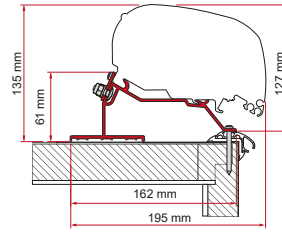

KIT / ADAPTER CARAVAN ROOF

Dethleffs
Fendt
LMC
Trigano

Quantity / Length

Kit and adapters equipped with aluminum finishing kit as standard

Adapter Caravan Roof

Kit Caravan Roof