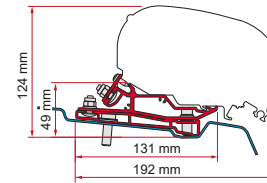

Item No.

Kit Caravan Hobby

2 x 50cm - 2 x 30cm

98655-921

**ADAPTER FORD TRANSIT L3 H3**

H3 - L3

Check the position of the antenna on the vehicle before purchase and installation

new  
2023