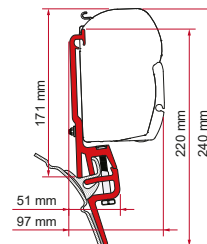

KIT BRANDRUP VW T4

≥ 1990 ≤ 2003 H1 - L1/L2

Reimo Multirail

Quantity / Length   Item No.

Kit Brandrup VW T4   2 x 8cm   98655Z011