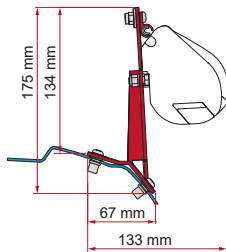

• KIT FORD CUSTOM

≥ 2012
H1 - L1

Only for use with the awning F35pro 2.70m

Attention: opening/closing operations of the awning must be performed with the sliding door closed

Quantity / Length   Item No.

Kit Ford Custom	2 x 12cm	98655Z112
	2 x 12cm	* 98655Z136