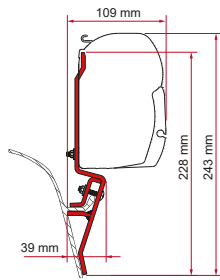

• **KIT VW T3**

≥ 1979 ≤ 1990
H1

Also for models with lift roof

DRILLING

Quantity / Length

Item No.

Kit VW T3

2 x 8cm

98655-035