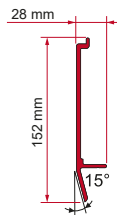

## ADAPTER ARCA

	Quantity / Length	Item No.
Adapter Arca	1 x 400cm	98655-852

● black finish brackets

\* for right hand drive

\*\* for left and right hand drive

**ADAPTER T / U / B / C**

	Quantity	Item No.
Adapter T	1 pc	02437-01-