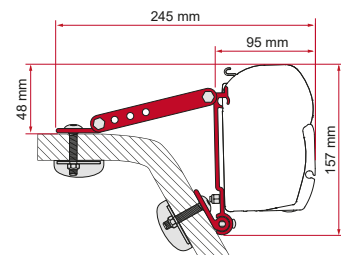

KIT WALL ADAPTER

	Quantity / Length	Item No.
Kit Wall Adapter	3 x 8cm	98655-318