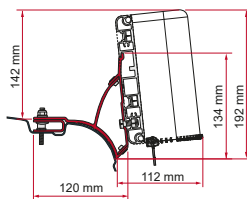

# Compass

**KIT VW T5 / T6 TRANSPORTER / MULTIVAN COMPASS**

WITHOUT

DRILLING

Quantity / Length

Item No.

Kit VW T5/T6 Transporter /  
Multivan Compass

1 x 20cm - 1 x 25cm