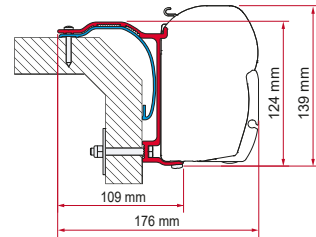

KIT LAIKA X

Quantity / Length

Item No.

Kit Laika X

3 x 15cm

98655-761