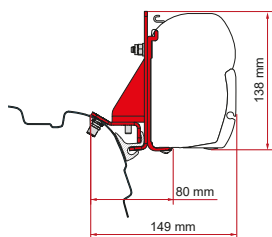

KIT COMBI RAIL BRACKET

new 2023

≥ 2003 H1 - L1

VW T5 / T6 Transporter / Caravelle / Multivan

Also for models with lift roof

Quantity / Length   Item No.

Kit Combi Rail Bracket (Rail Brandrup - Vamoose)   2 x 8cm   ** 98655Z147