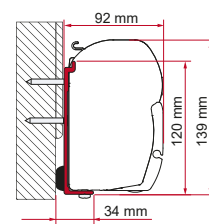

KIT FLEURETTE

	Quantity / Length	Item No.
Kit Fleurette	1 x 8cm - 2 x 12cm	98655-082