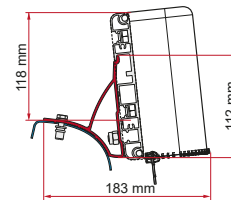

KIT RENAULT TRAFIC

Quantity / Length

Item No.

Kit Renault Trafic
≥ 2001 ≤ 2015

2 x 16cm

98655Z031

Kit Renault Trafic
≥ 2015

98655Z032