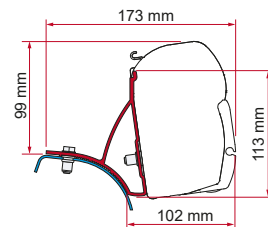

KIT RENAULT TRAFIC - OPEL VIVARO - NISSAN PRIMASTAR

≥ 2001 ≤ 2014
H1 - L1/L2

Quantity / Length

Item No.

Kit Renault Traffic -
Opel Vivaro -
Nissan Primastar

2 x 16cm

98655-854