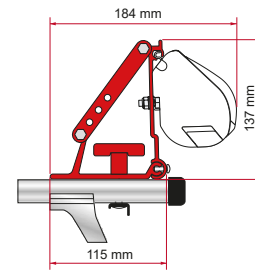

KIT AUTO

Installation on
Roof Rails

Quantity / Length

Item No.

Kit Auto

2 x 8cm

98655-310