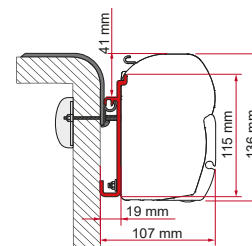

ADAPTER RAPIDO

Fiat 708F, 701F, 740F
Fiat Garage 660,
770F, 772F
Mercedes 749M,
779M

	Quantity / Length	Item No.
Adapter Rapido	1 x 350cm	98655-398
	1 x 400cm	98655-399