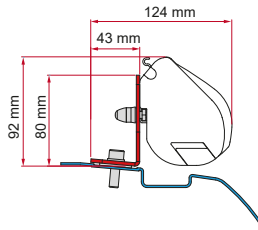

KIT RENAULT TRAFIC / OPEL VIVARO / FIAT TALENTO / NV300 / RAPIDO MIRANDE S

≥ 2014 ≤ 2018
H1 - L1/L2
Opel/ Vauxhall Vivaro B

≥ 2014
H1 - L1/L2
Renault Trafic/ Nissan
Nv300/ Fiat Talento

≥ 2015
H1 - L1
Renault Trafic
Dreamer
Mirande S/
Campereve
Mirande S

Quantity / Length   Item No.

Kit Renault Trafic / Opel Vivaro / Fiat Talento / NV300 / Rapido Mirande S	2 x 12cm	98655Z020

• KIT NISSAN NV200

H1 - L1

Nissan NV 200 ≥ 2009
Nissan Evalia ≥ 2010
Mitsubishi Delica V ≥ 2007

WITHOUT

Quantity / Length   Item No.

Kit Nissan NV200	3 x 8cm	98655Z026

• KIT FORD CUSTOM

≥ 2012
H1 - L1

Only for use with the awning F35pro 2.70m

Attention: opening/closing operations of the awning must be performed with the sliding door closed

Quantity / Length   Item No.

Kit Ford Custom	2 x 12cm	98655Z112
	2 x 12cm	* 98655Z136

• KIT PSA

H1
L = 4956/9 mm

Opel Vivaro C
Opel Zafira Life
Vauxhall Vivaro Life
≥ 2019

Citroën Jumpy III gen. / Spacotourer
Peugeot Traveller
Peugeot Expert III gen.
Toyota ProAce II / Toyota ProAce Verso
≥ 2016

Also for models with lift roof

Quantity / Length   Item No.

Kit PSA	2 x 20cm	** 98655Z095

• KIT FORD CUSTOM CAPLAND / CAPFUN

≥ 2015 ≤ 2018
H1 - L2

Quantity / Length   Item No.

Kit Ford Custom Cap Land / Cap Fun	2 x 12cm	98655Z035

• KIT STANDARD

Installation on Roof Rails

Quantity / Length   Item No.

Kit Standard	2 x 8cm	98655-142

• KIT FORD CUSTOM CAP COAST / CAPLAND / CAPLIFE

H1 - L1
Cap Coast ≥ 2018

H1 - L2
Cap Land / Cap Life
≥ 2019

Quantity / Length   Item No.

Kit Ford Custom Cap Coast / Cap Land / Cap Life	2 x 12cm	98655Z027

RAIL

Quantity / Length   Item No.

Rail	1 x 300cm	02361-01A
	1 x 400cm	02361-01C

● black finish brackets   * for right hand drive   ** for left and right hand drive