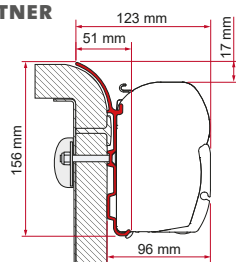

KIT / ADAPTER BÜRSTNER

	Quantity / Length	Item No.
Kit Bürstner	2 x 12cm - 1 x 8cm	98655-749
Adapter Bürstner	1 x 450cm	98655-661