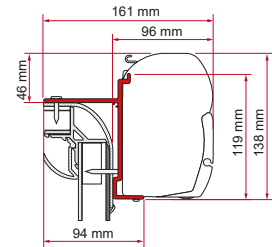

KIT PILOTE EXPLORATEUR

Quantity / Length

Item No.

Kit Pilote Explorateur

3 x 15cm

98655-729