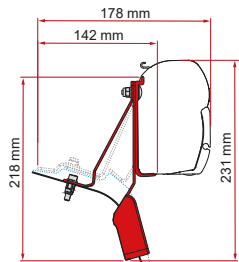

• KIT FORD CUSTOM NUGGET LIFT ROOF

≥ 2015
H1 - L1

Quantity / Length

Item No.

Kit Ford Custom Nugget
Lift Roof

2 x 8cm

98655Z114

KIT FIAT DUCATO - RENAULT MASTER

H1/H2

Iveco 35C13 City
(Fiat New Daily)
Renault Master ≥ 03/1998

Fiat Ducato
Peugeot J5
Citroën C25
≥ 1981 ≤ 1994