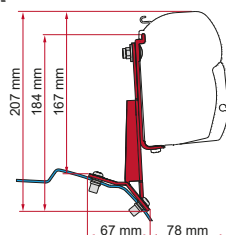

2 x 16cm

98655-854

• **KIT FORD CUSTOM**

≥ 2012  
H1 - L1

Only for use with the awning F45s 2.60m

Attention: opening/closing operations of the awning must be performed with the sliding door closed.

Quantity / Length