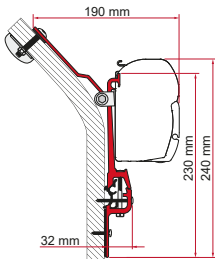

KIT ERIBA TOURING

≤ 06/2013

Quantity / Length	Item No.
3 x 8cm	98655-283

Kit Eriba Touring