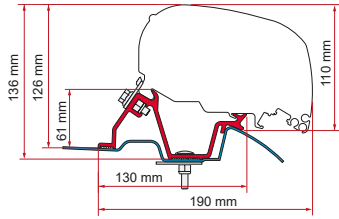

ADAPTER SPRINTER F65EAGLE

Sprinter ≥ 2006

VW Crafter
≥ 2006 ≤ 2016

Quantity / Length

Item No.

Adapter Sprinter F65eagle	1 x 400cm	98655-768 * 98655Z010