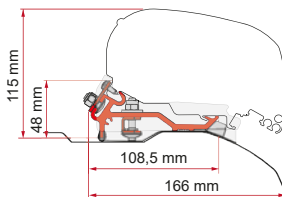

1 x 20cm -  
1 x 15cm -  
1 x 12cm

98655Z149  
● 98655Z150

**\*\* KIT FIAT DUCATO / CITROËN JUMPER / PEUGEOT BOXER - H2**

≥ 2006  
H2 - L4  
Low profile  
Only for F80s

new  
2023

Brackets complete with Rain Guard Slim Kit 450cm and Cover Kit