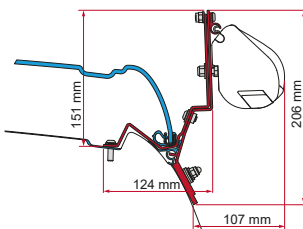

● **KIT CLASS V MARCO POLO**

≥ 2014
H1 - L2

Not suitable for Marco Polo with electric roof

Quantity / Length   Item No.

Kit Class V Marco Polo	1 x 12cm - 1 x 13cm	98655Z022