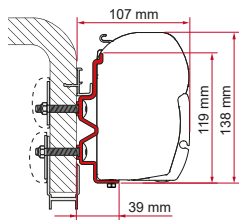

## ADAPTER AS / KIT S / KIT AS

	Quantity / Length	Item No.
Adapter AS 300	1 x 300cm	98655-503
Adapter AS 350	1 x 350cm	98655-504
Adapter AS 400	1 x 400cm	98655-505
Adapter AS 450	1 x 450cm	98655-928
Kit S 120	1 x 12cm	98655-392
Kit S 400	1 x 40cm	98655-381
Kit AS 110 (Standard from 190 to 230cm)	2 x 12cm	98655Z007
Kit AS 120 (Standard from 260 to 400cm)	2 x 12cm - 1 x 8cm	98655-391
Kit AS 400 (Standard from 450 to 500cm)	2 x 40cm - 1 x 12cm	98655-390
Kit AS 400 L (Standard from 550cm)	4 x 40cm	98655-393

## ADAPTER ARCA

	Quantity / Length	Item No.
Adapter Arca	1 x 400cm	98655-852

● black finish brackets

\* for right hand drive

\*\* for left and right hand drive

**ADAPTER T / U / B / C**

	Quantity	Item No.
Adapter T	1 pc	02437-01-

Quantity / Length

Item No.

Adapter Hymer S-E Klasse

1 x 400cm

98655-249

1 x 450cm

98655-250

● black finish brackets

\* for right hand drive

\*\* for left and right hand drive

**KIT / ADAPTER HYMERCAMP**

\* Hymercamp Swing  
Starline  
Hobby Van  
Caravan Hobby 09

	Quantity / Length	Item No.
Kit Hymercamp	3 x 12cm	98655-278
	Quantity / Length	Item No.
	1 x 300cm	98655-277
	1 x 350cm	98655-276
Adapter Hymercamp*	1 x 400cm	98655-274
	1 x 450cm	98655-275
	1 x 500cm	98655-273