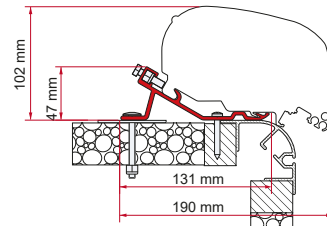

KIT BAILEY

Quantity / Length

Item No.

Kit Bailey	3 x 25cm	98655-939